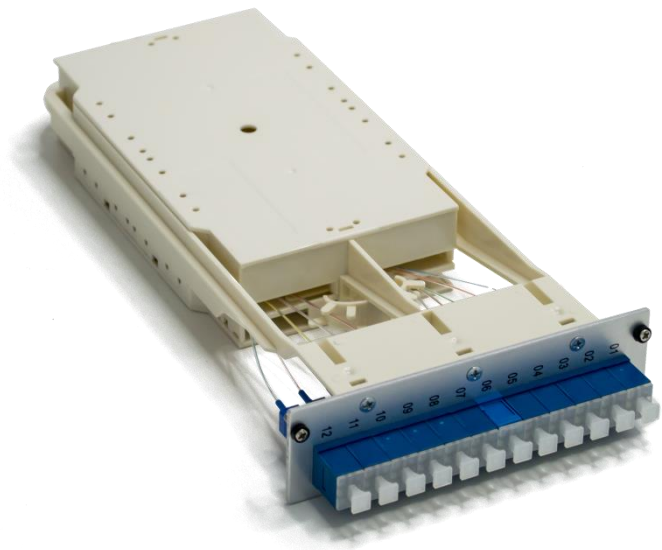

## 12xSC SIMPLEX WENDY SPLICE MODULE

### Basic characteristic

- ▲ 12 SC ports
- ▲ Used as a splitting point from backbone cable to individual SC ports

### Parameters

Dimensions	129 x 268 x 35 mm
Material	Aluminum/ABS plastic
Colour	silver (frontpanel)/ RAL 9001 (body)
Fixation method	Screws
Colour of SC adapters	blue (UPC), green (APC), aqua (OM3), magenta (OM4)
Capacity	12 fibers
Cable entry point	5mm speed pipe (from MTCD)
Optical performance	IL<0,25dB per connector, (@1310/1550nm) RL>50dB (UPC), RL>60dB (APC) per connector, (@1310/1550nm)