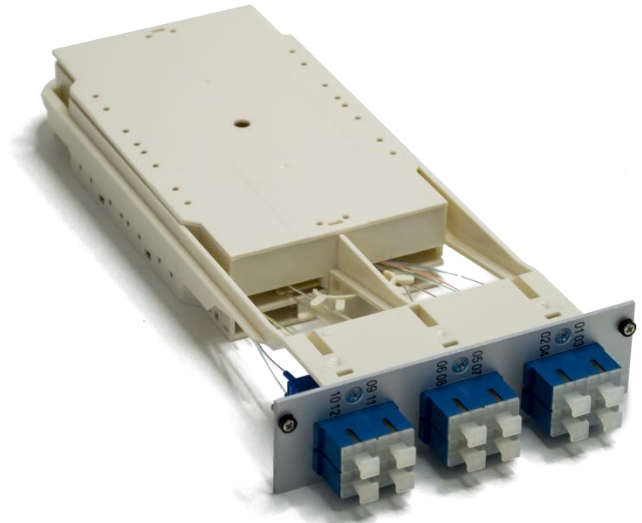

6xSC DUPLEX WENDY SPLICE MODULE

Basic characteristic

- ▲ 12 SC ports
- ▲ Used as a splitting point from back-bone cable to individual SC ports

Temperature range

Indoor controlled environment (-10°C/+60°C)

Parameters

Dimensions	129 x 268 x 35 mm
Material	Aluminum/ABS plastic
Colour	silver (frontpanel)/ RAL 9001 (body)
Fixation method	screws
Colour of SC adapters	blue (UPC), green (APC), aqua (OM3), magenta (OM4)
Capacity	12 fibers
Cable entry point	5mm speed pipe (from MTCD)
Optical performance	IL<0,25dB per connector, (@1310/1550nm) RL>50dB (UPC), RL>60dB (APC) per connector, (@1310/1550nm)

Identification

Label with serial number

Packaging

Each module in cardboard box, bulk pack in master cardboard box

* Specifications are subject to change without notice

For more information contact our sales team at sales@sylex.sk