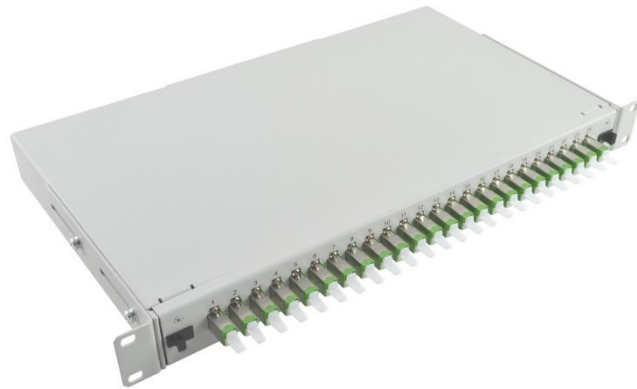

E2000 patch panel – with adapters

Basic characteristics

- ▲ Width 19"
- ▲ Height 1U
- ▲ Space for 2 back plates ready for Duralino fanout® fixation
- ▲ Available also in 2U version
- ▲ With adapters

Benefits

- ▲ Exchangeable front panels and back plates
- ▲ Adjustable depth of position in rack
- ▲ 12/24x E2000 simplex adapters

Applications

- ▲ Telecom/Datacom
- ▲ LAN/WAN Networks

Temperature range

Indoor controlled environment (-10°C /+60°C)

Parameters

Dimensions	482 x 251x 44 mm (1U)	
Material	powdered coating steel	
Colour	light gray RAL7035 deep black RAL9005	
Capacity	up to 24 fibers	
Cable entry ports	grommet/gland	2x PG13,5/M20 or 4x PG7/M12
	Duralino® fanout	2xDuralino fanout® size XL/L or 4xDuralino fanout® size S