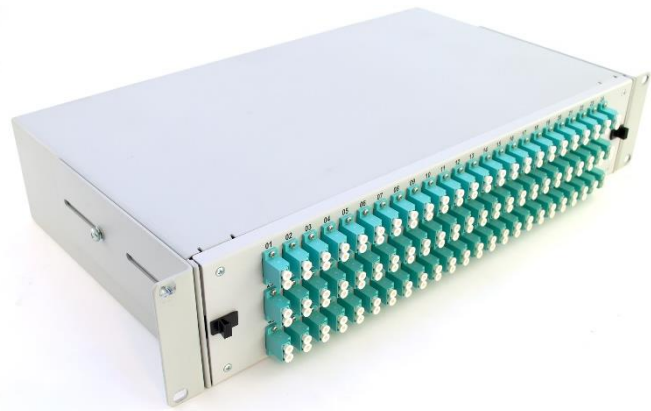

LC 2U patch panel – with adapters

Basic characteristics

- ▲ Width 19"
- ▲ Height 2U
- ▲ Space for 4 back plates ready for Duralino fanout® fixation
- ▲ With adapters

Benefits

- ▲ Exchangeable front panels and back plates
- ▲ Adjustable depth of position in rack
- ▲ 48/72x LC duplex adapters and 48x LC quad adapters

Applications

- ▲ Telecom/Datacom
- ▲ LAN/WAN Networks

Temperature range

Indoor controlled environment (-10°C /+60°C)

Parameters

Dimensions	482 x 251x 88 mm (2U)	
Material	powdered coating steel	
Colour	light gray RAL7035	
Capacity	up to 192 fibers	
Cable entry ports	grommet/gland	4x PG13,5/M20 or 8x PG7/M12
	Duralino® fanout	4x Duralino fanout® size XL/L or 8x Duralino fanout® size S

Identification

Label with unique serial number.

Packaging

Each patch panel in cardboard box, bulk pack on palette.

* Specifications are subject to change without notice

For more information contact our sales team at sales@sylex.sk