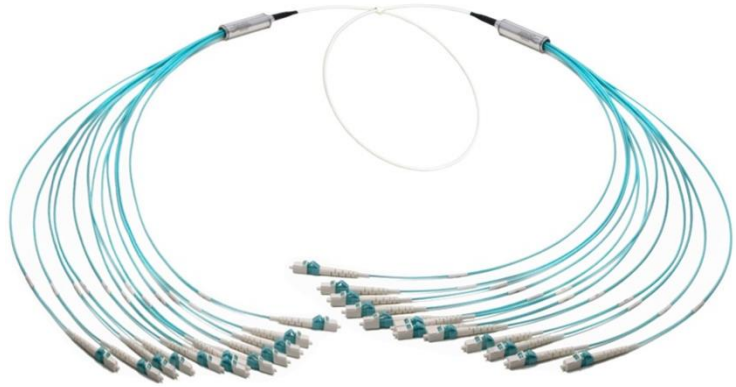

## LC-LC 12-fiber Duralino Miniflex trunk - Simplex

### Benefits

- ▲ Miniflex cable – outer diameter 3,0mm
- ▲ Durable metal fan-out

### Cable parameters

Jacket material	LSZH	
Cable construction	Miniflex cable	
Outer diameter	3,0mm	
Fiber count	12	
Fiber type	SM OS2 or MMF OM3/OM4	
Temperature range	operation:	-20°C to +85°C
	installation:	-20°C to +60°C