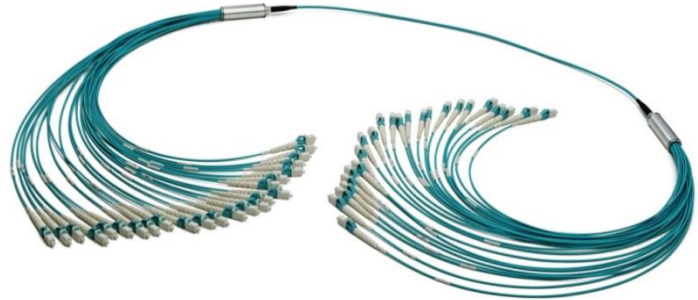

## LC-LC 24-fiber Duralino trunk - Simplex

### Benefits

- ▲ Double jacket cable – outer diameter 5,4mm
- ▲ Durable metal fan-out

### Cable parameters

Jacket material	LSZH	
Cable construction	Round double jacket cable - ruggedized	
Outer diameter	3,8mm/5,4mm	
Fiber count	24	
Fiber type	SM OS2 or MMF OM3/OM4/OM5	
Temperature range	operation:	-10°C to +70°C
	storage:	-25°C to +70°C
	installation:	-5°C to +50°C
CPR	C <sub>ca</sub> -s1a, d1, a1	