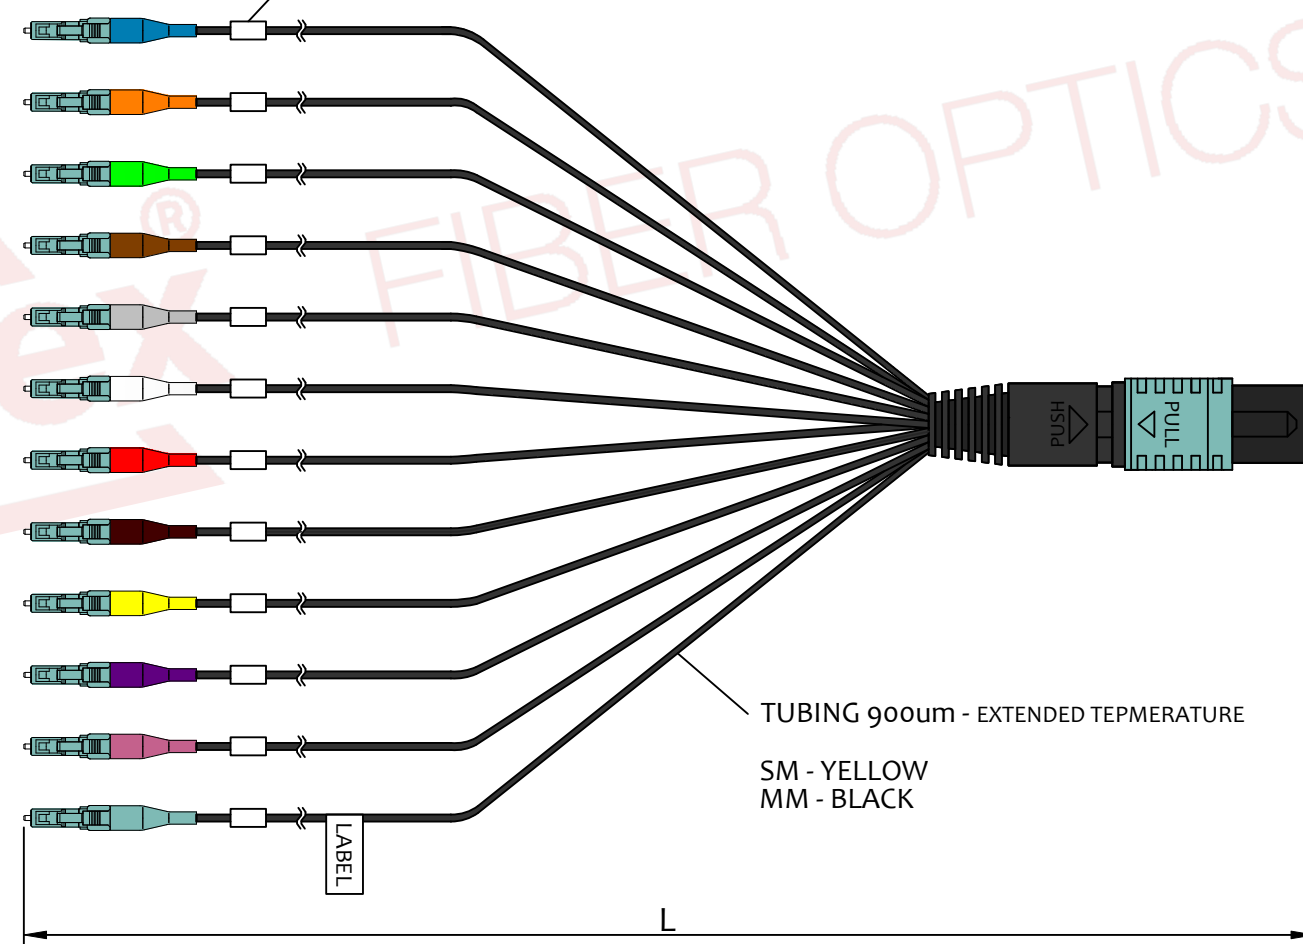

MARKING SLEEVE [01-24]
APPLICABLE ONLY FOR 24F VERSION

TUBING 900um - EXTENDED TEPMERATURE
SM - YELLOW
MM - BLACK

NOTES :

- 1 - DUST CAPS ARE INCLUDED, BUT NOT SHOWN
- 2 - CUMULATIVE TEST REPORT OF MEASURED IL AND RL VALUES SENT ON DEMAND IN ELECTRONIC FORM
- 3 - LC: OM3, OM4, OM5 - IL<0.25dB , RL>30dB , 850nm & 1300nm
LC: OS2 - IL<0.25dB, LC/UPC - RL>50dB, 1310nm & 1550nm
LC/APC - RL>60dB, 1310nm & 1550nm
MTP: OM3, OM4, OM5 - IL<0.35dB , RL>20dB , 850nm & 1300nm
MTP: OS2 - IL<0.35dB, RL>50dB, 1310nm & 1550nm
IL CONNECTOR VALUE ACCORDING IEC 61300-3-4 method B
RL CONNECTOR VALUE ACCORDING IEC 61300-3-6
- 4 - VISUAL ASPECT CHECK ACCORDING TO IEC 61300-3-35.
END FACE GEOMETRY ACCORDING TO TELCORDIA GR-326 (Singlefiber connector)
END FACE GEOMETRY ACCORDING TO IEC 61755-3-31 (Multifiber connector - APC polished)
END FACE GEOMETRY ACCORDING TO IEC 63267-3-31 (Multifiber connector - FLAT polished)
- 5 - ASSEMBLY PACKED IN SEALED PE BAG, BULK PACK IN OUTER CARDBOARD BOX.
ACCORDING TO SYLEX STANDARD [1-S-0011](#)
- 6 - CABLE LENGTH TOLERANCES AND FANOUT LENGTH TOLERANCES
ACCORDING TO SYLEX STANDARD [1-S-8000](#)
- 7 - TRACEBILITY LABEL ON THE CABLE CONTAINS SERIAL NUMBER,
DATE OF PRODUCTION AND ASSEMBLY LENGTH

REVISION-DATE: A - 22.10.2021 CHANGE: New drawing	DRAWN BY, DATE: M.Ruzbarsky 2021/10/22	TITLE: MTP to LC 900um 12/24-fiber direct split EXTENDED TEPMERATURE RANGE		
REVISION-DATE: CHANGE: 	CHECKED BY, DATE: L.Miskerik	PRODUCT SPECIFICATION: -	DIMENSIONS IN MM UNLESS SPECIFIED	SCALE: NO SCALE
REVISION-DATE: CHANGE: 	APPROVED BY, DATE: Matus/Smelh.	PRODUCT NUMBER: FXXX-XXX-xxx-E	DRAWING NUMBER: 1-W-8698_1_A	SHEET NO. 1 of 1
REVISION-DATE: CHANGE: 		THIS DRAWING CONTAINS INFORMATION THAT IS PROPRIETARY TO SYLEX s.r.o AND ANY USE WITHOUT PRIOR WRITTEN PERMISSION IS PROHIBITED		SIZE A3