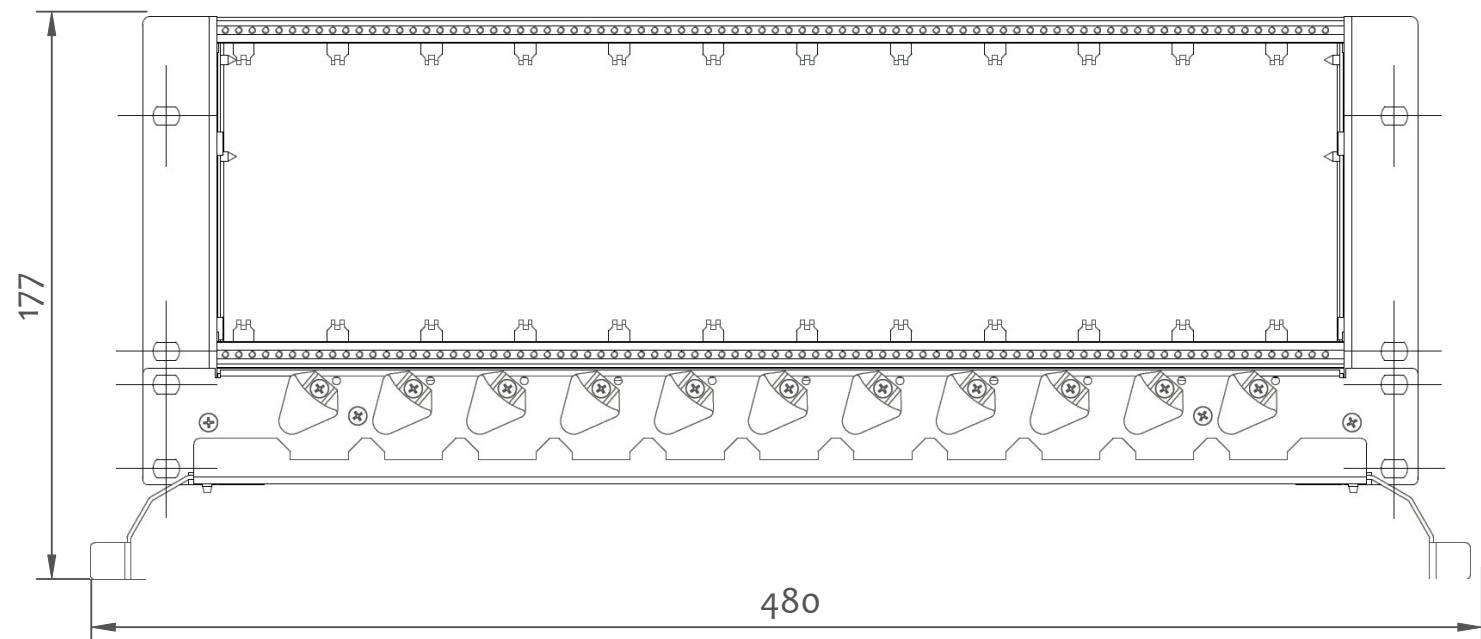

### ISOMETRIC VIEW

BACK SIDE OF 4U CARRIER IS OPENED

### TOP VIEW

REVISION-DATE: A - 11.06.2021	CHANGE:	DRAWN BY, DATE: P. Gaspar 2021/06/11	TITLE: 4U 19" WENDY vertical module carrier - OPENED		
NEW DRAWING		CHECKED BY, DATE: L.Miskerik 2021/06/11	PRODUCT SPECIFICATION: -	DIMENSIONS IN MM UNLESS SPECIFIED	SCALE: NO SCALE
REVISION-DATE:	CHANGE:	APPROVED BY, DATE: Matus/Smelh. 2021/06/11	PRODUCT NUMBER: W4HO-V12-ALM	DRAWING NUMBER: 1-W-4156_1_A	SHEET NO. 1 of 1
REVISION-DATE:	CHANGE:			THIS DRAWING CONTAINS INFORMATION THAT IS PROPRIETARY TO SYLEX s.r.o AND ANY USE WITHOUT PRIOR WRITTEN PERMISSION IS PROHIBITED	SIZE A3