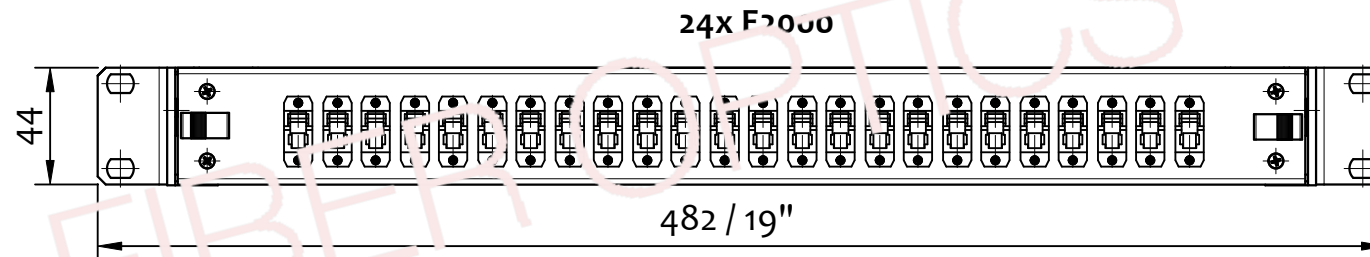

ODF BOX
ISOMETRIC VIEW

ODF BOX
ISOMETRIC VIEW

06x E2000

DUST CAP

12x E2000

24x E2000

44

482 / 19"

ORDERING CODE

OXXG-CXX-XXX

GRY grey body, BLK black body

1 SX adapter

C E2000 [ADAPTERS] *

G green [adapter color] *

12 12F, 24 24F, 48 48F, 72 72F

O ODF

* OTHER TYPES ON REQUEST

REVISION-DATE: A - 24.10.2019	CHANGE:	DRAWN BY, DATE: M.Ruzbrsky 2019/10/24	TITLE: E2000 PATCHPANEL 1U WITH ADAPTERS		
New drawing		CHECKED BY, DATE: Pavlov/Matúš 2019/10/24			
REVISION-DATE:	CHANGE:	APPROVED BY, DATE: I.Brestovanská 2019/10/24	PRODUCT SPECIFICATION: -	DIMENSIONS IN MM UNLESS SPECIFIED	SCALE: NO SCALE
REVISION-DATE: X - DD.MM.YYYY	CHANGE:	PRODUCT NUMBER: OXXX-XXX-XXX	DRAWING NUMBER: 1-S-2987_2_A	SHEET NO. 1 of 1	
		THIS DRAWING CONTAINS INFORMATION THAT IS PROPRIETARY TO SYLEX s.r.o AND ANY USE WITHOUT PRIOR WRITTEN PERMISSION IS PROHIBITED			SIZE A3