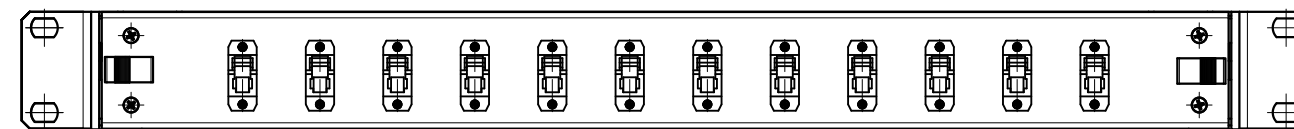

ODF BOX
ISOMETRIC VIEW

ODF BOX
ISOMETRIC VIEW

06x E2000

DUST CAP

12x E2000

24x E2000

44

482 / 19"

ORDERING CODE

OXXG-CXX-XXX

GRY grey body, BLK black body

1 SX adapter

C E2000 [ADAPTERS] *

G green [adapter color] *

12 12F, 24 24F, 48 48F, 72 72F

O ODF

* OTHER TYPES ON REQUEST

REVISION-DATE: A - 24.10.2019	CHANGE:	DRAWN BY, DATE: M.Ruzbrsky 2019/10/24	TITLE: E2000 PATCHPANEL 1U WITH ADAPTERS		
New drawing		CHECKED BY, DATE: Pavlov/Matúš 2019/10/24			
REVISION-DATE:	CHANGE:	APPROVED BY, DATE: I.Brestovanská 2019/10/24	PRODUCT SPECIFICATION: -	DIMENSIONS IN MM UNLESS SPECIFIED	SCALE: NO SCALE
REVISION-DATE: X - DD.MM.YYYY	CHANGE:	PRODUCT NUMBER: OXXX-XXX-XXX	DRAWING NUMBER: 1-S-2987_2_A	SHEET NO. 1 of 1	
		THIS DRAWING CONTAINS INFORMATION THAT IS PROPRIETARY TO SYLEX s.r.o AND ANY USE WITHOUT PRIOR WRITTEN PERMISSION IS PROHIBITED			SIZE A3