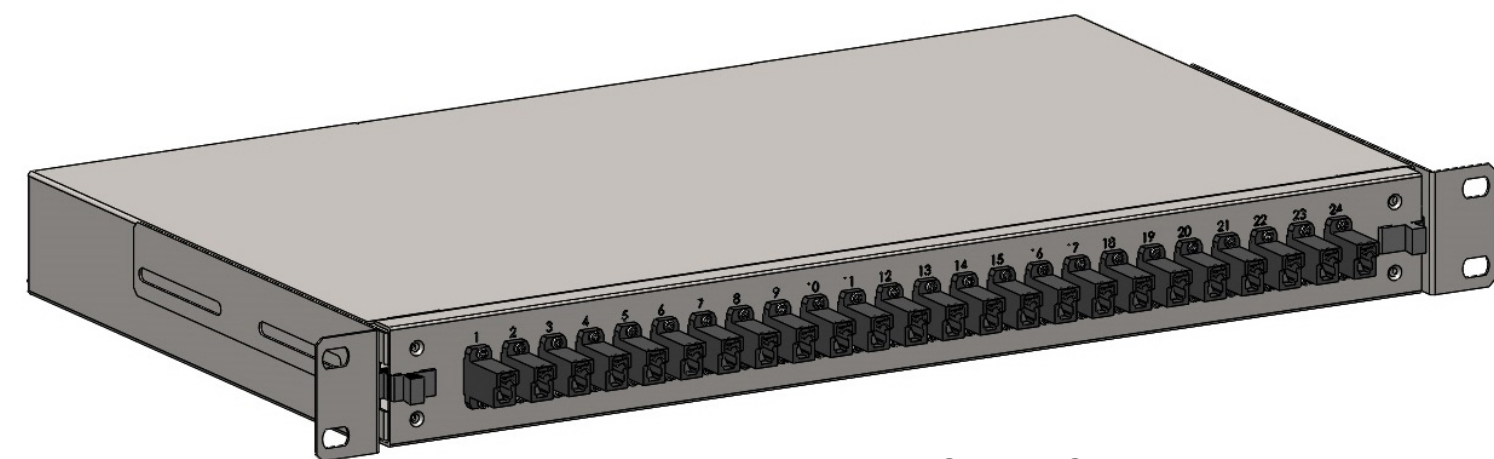

ODF BOX
ISOMETRIC VIEW

ODF BOX
ISOMETRIC VIEW

06x E2000

DUST CAP

12x E2000

24x E2000

44

482 / 19"

ORDERING CODE

OXXG-CXX-XXX

GRY grey body, BLK black body

1 SX adapter

C E2000 [ADAPTERS] *

G green [adapter color] *

12 12F, 24 24F, 48 48F, 72 72F

O ODF

* OTHER TYPES ON REQUEST

REVISION-DATE: A - 24.10.2019	CHANGE:	DRAWN BY, DATE: M.Ruzbrsky 2019/10/24	TITLE: E2000 PATCHPANEL 1U WITH ADAPTERS		
New drawing		CHECKED BY, DATE: Pavlov/Matúš 2019/10/24			
REVISION-DATE:	CHANGE:	APPROVED BY, DATE: I.Brestovanská 2019/10/24	PRODUCT SPECIFICATION: -	DIMENSIONS IN MM UNLESS SPECIFIED	SCALE: NO SCALE
REVISION-DATE: X - DD.MM.YYYY	CHANGE:	PRODUCT NUMBER: OXXX-XXX-XXX	DRAWING NUMBER: 1-S-2987_2_A	SHEET NO. 1 of 1	
		THIS DRAWING CONTAINS INFORMATION THAT IS PROPRIETARY TO SYLEX s.r.o AND ANY USE WITHOUT PRIOR WRITTEN PERMISSION IS PROHIBITED			SIZE A3