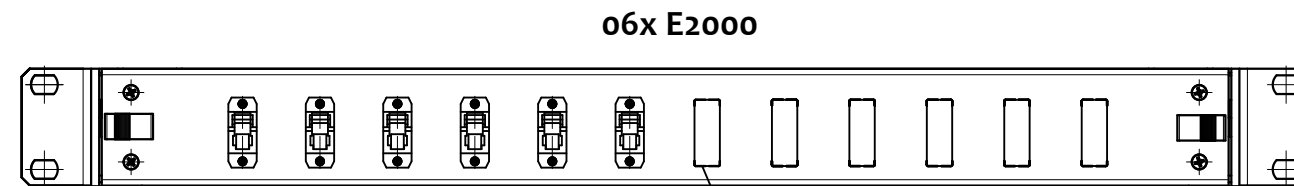

ODF BOX
ISOMETRIC VIEW

ODF BOX
ISOMETRIC VIEW

06x E2000

DUST CAP

12x E2000

24x E2000

44

482 / 19"

ORDERING CODE

OXXG-CXX-XXX

GRY grey body, BLK black body

1 SX adapter

C E2000 [ADAPTERS] *

G green [adapter color] *

12 12F, 24 24F, 48 48F, 72 72F

O ODF

* OTHER TYPES ON REQUEST

REVISION-DATE: A - 24.10.2019	CHANGE:	DRAWN BY, DATE: M.Ruzbrsky 2019/10/24	TITLE: E2000 PATCHPANEL 1U WITH ADAPTERS		
New drawing		CHECKED BY, DATE: Pavlov/Matúš 2019/10/24			
REVISION-DATE:	CHANGE:	APPROVED BY, DATE: I.Brestovanská 2019/10/24	PRODUCT SPECIFICATION: -	DIMENSIONS IN MM UNLESS SPECIFIED	SCALE: NO SCALE
REVISION-DATE: X - DD.MM.YYYY	CHANGE:	PRODUCT NUMBER: OXXX-XXX-XXX	DRAWING NUMBER: 1-S-2987_2_A	SHEET NO. 1 of 1	
		THIS DRAWING CONTAINS INFORMATION THAT IS PROPRIETARY TO SYLEX s.r.o AND ANY USE WITHOUT PRIOR WRITTEN PERMISSION IS PROHIBITED			SIZE A3