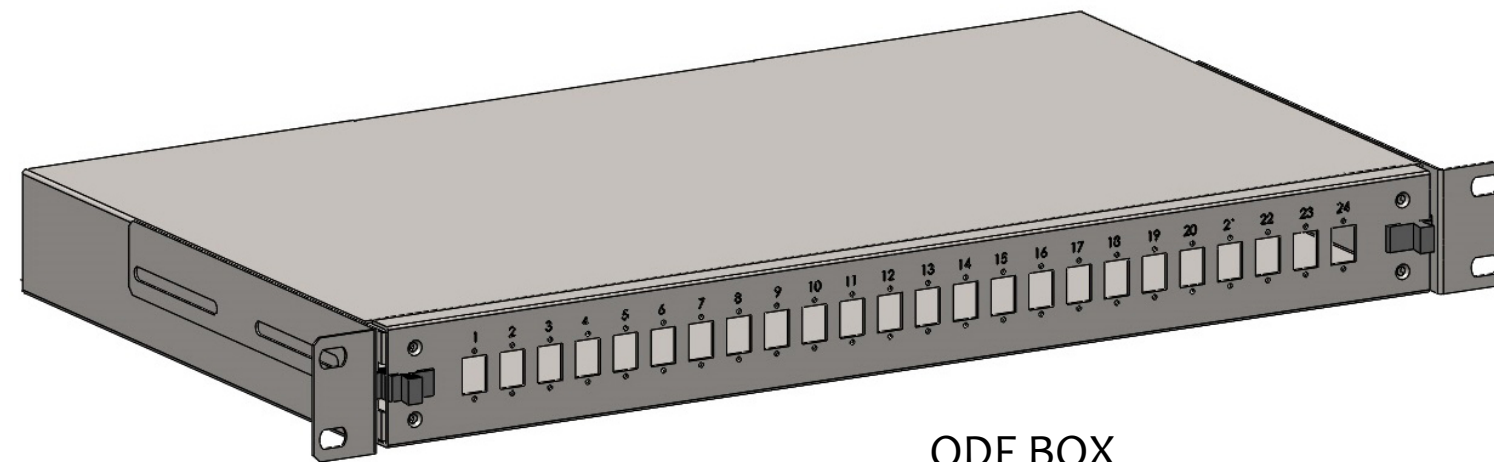

ODF BOX  
ISOMETRIC VIEW

ODF BOX  
ISOMETRIC VIEW

  
 FIBER OPTICS

**ORDERING CODE**

OXXX-SXX-XXX

- ..... GRY grey body, BLK black body
- ..... 1 SX adapter, 2 DX adapter
- ..... S SC/LCD/SCD/LCQ [cut out] \*
- ..... 12 12F, 24 24F, 48 48F, 72 72F
- ..... O ODF

REVISION-DATE: A - 24.10.2019	CHANGE:	DRAWN BY, DATE: M.Ruzbrsky 2019/10/24	TITLE: SC PATCHPANEL 1U EMPTY		
New drawing		CHECKED BY, DATE: Pavlov/Matúš 2019/10/24			
REVISION-DATE:	CHANGE:	APPROVED BY, DATE: I.Brestovanská 2019/10/24	PRODUCT SPECIFICATION: -	DIMENSIONS IN MM UNLESS SPECIFIED	SCALE: NO SCALE
REVISION-DATE: X - DD.MM.YYYY	CHANGE:	 PRODUCT NUMBER: OXXX-XXX-XXX	DRAWING NUMBER: 1-S-2987_3_A	SHEET NO. 1 of 1	
		A THIS DRAWING CONTAINS INFORMATION THAT IS PROPRIETARY TO SYLEX s.r.o AND ANY USE WITHOUT PRIOR WRITTEN PERMISSION IS PROHIBITED	SIZE A3		