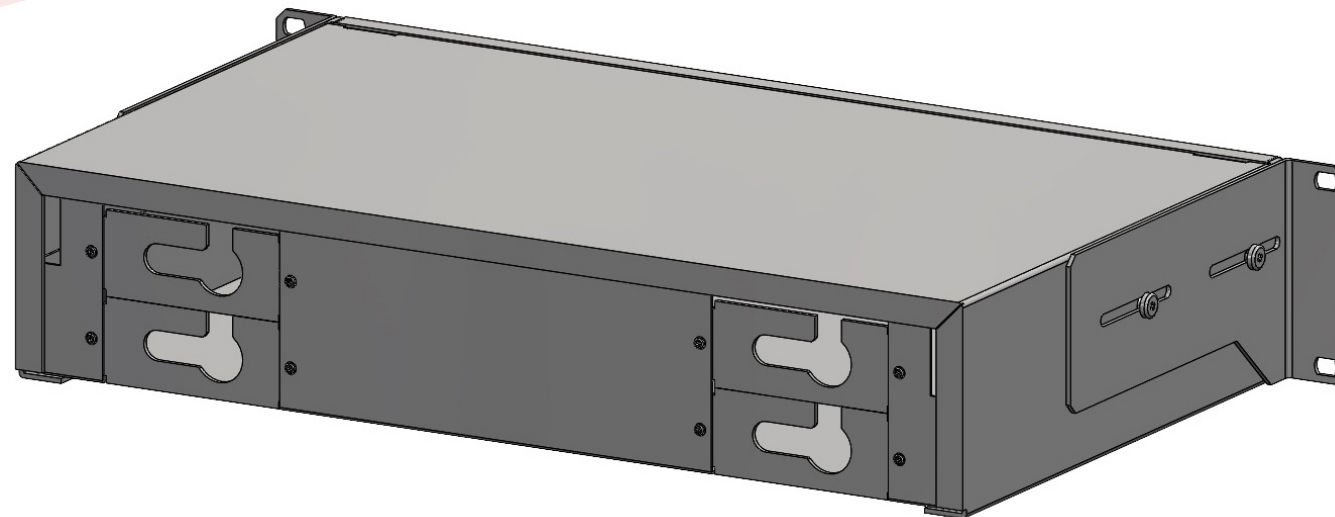

ODF BOX - ISOMETRIC VIEW
(illustration purpose only)

ORDERING CODE

OXXX-SXX-GR2

- 1 Simplex , 2 Duplex [ADAPTER CUT-OUT]
- 96 96F, AA 144F, AB 192F
- O ODF

REVISION-DATE: A - 24.10.2019	CHANGE:	DRAWN BY, DATE: M.Ruzbrsky 2019/10/24	TITLE: SC PATCHPANEL 2U EMPTY		
New drawing		CHECKED BY, DATE: Pavlov/Matúš 2019/10/24			
REVISION-DATE:	CHANGE:	APPROVED BY, DATE: I.Brestovanská 2019/10/24	PRODUCT SPECIFICATION: -	DIMENSIONS IN MM UNLESS SPECIFIED	SCALE: NO SCALE
REVISION-DATE: X - DD.MM.YYYY	CHANGE:	PRODUCT NUMBER: OXXX-XXX-XXX	DRAWING NUMBER: 1-W-8365_3_A	SHEET NO. 1 of 1	
A			THIS DRAWING CONTAINS INFORMATION THAT IS PROPRIETARY TO SYLEX s.r.o AND ANY USE WITHOUT PRIOR WRITTEN PERMISSION IS PROHIBITED		
			SIZE A3		