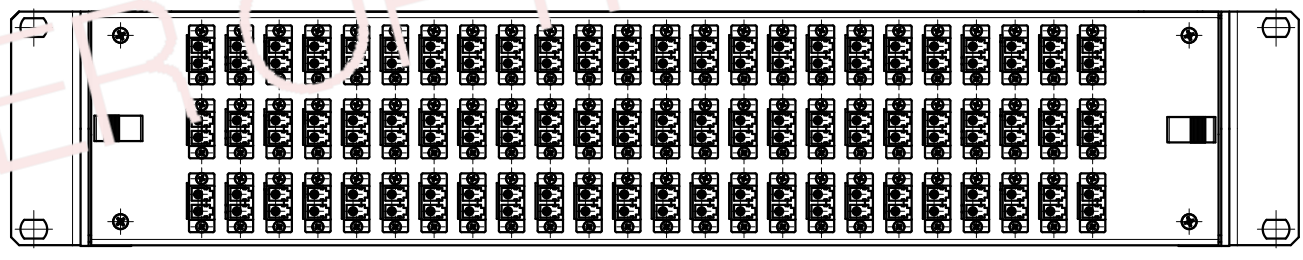

ODF BOX - ISOMETRIC VIEW
(illustration purpose only)

48x LC DX (FRONT VIEW)

72x LC DX (FRONT VIEW)

48x LC QUAD (FRONT VIEW)

ORDERING CODE

OXXX-LXX-GR2

- O 2 DX adapter, 4 QD adapter
- X L LC/PC, A LC/APC [PIGTAILS]
- 9 9 OS2, 3 OM3, 4 OM4
- 96 96F, AA 144F, AB 192F
- 0 ODF

REVISION-DATE: A - 24.10.2019 CHANGE: New drawing	DRAWN BY, DATE: M.Ruzbrsky 2019/10/24	TITLE: LC PATCHPANEL 2U FULLY LOADED		
REVISION-DATE: CHANGE: 	CHECKED BY, DATE: Pavlov/Matúš 2019/10/24	PRODUCT SPECIFICATION: -	DIMENSIONS IN MM UNLESS SPECIFIED	SCALE: NO SCALE
REVISION-DATE: X - DD.MM.YYYY CHANGE: 	APPROVED BY, DATE: I.Brestovanská 2019/10/24	PRODUCT NUMBER: OXXX-XXX-XXX	DRAWING NUMBER: 1-W-8364_1_A	SHEET NO. 1 of 1
 THIS DRAWING CONTAINS INFORMATION THAT IS PROPRIETARY TO SYLEX s.r.o AND ANY USE WITHOUT PRIOR WRITTEN PERMISSION IS PROHIBITED			SIZE A3	