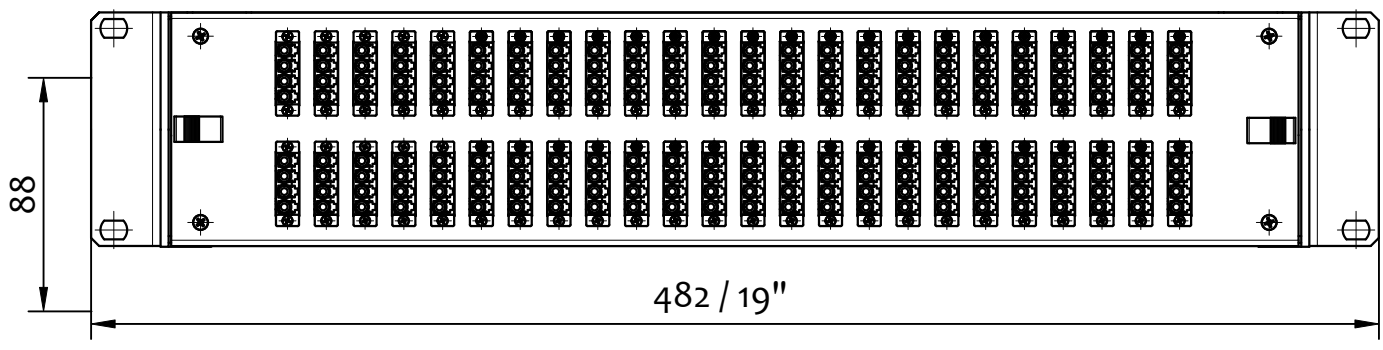

ODF BOX - ISOMETRIC VIEW
(illustration purpose only)

48x LC DX (FRONT VIEW)

72x LC DX (FRONT VIEW)

48x LC QUAD (FRONT VIEW)

ORDERING CODE

OXXX-LXX-GR2

- O 2 DX adapter, 4 QD adapter
- X L LC/PC, A LC/APC [PIGTAILS]
- 9 9 OS2, 3 OM3, 4 OM4
- 96 96F, AA 144F, AB 192F
- 0 ODF

REVISION-DATE: A - 24.10.2019 CHANGE: New drawing	DRAWN BY, DATE: M.Ruzbrsky 2019/10/24	TITLE: LC PATCHPANEL 2U FULLY LOADED		
REVISION-DATE: CHANGE: 	CHECKED BY, DATE: Pavlov/Matúš 2019/10/24	PRODUCT SPECIFICATION: -	DIMENSIONS IN MM UNLESS SPECIFIED	SCALE: NO SCALE
REVISION-DATE: X - DD.MM.YYYY CHANGE: 	APPROVED BY, DATE: I.Brestovanská 2019/10/24	PRODUCT NUMBER: OXXX-XXX-XXX	DRAWING NUMBER: 1-W-8364_1_A	SHEET NO. 1 of 1
 THIS DRAWING CONTAINS INFORMATION THAT IS PROPRIETARY TO SYLEX s.r.o AND ANY USE WITHOUT PRIOR WRITTEN PERMISSION IS PROHIBITED			SIZE A3	