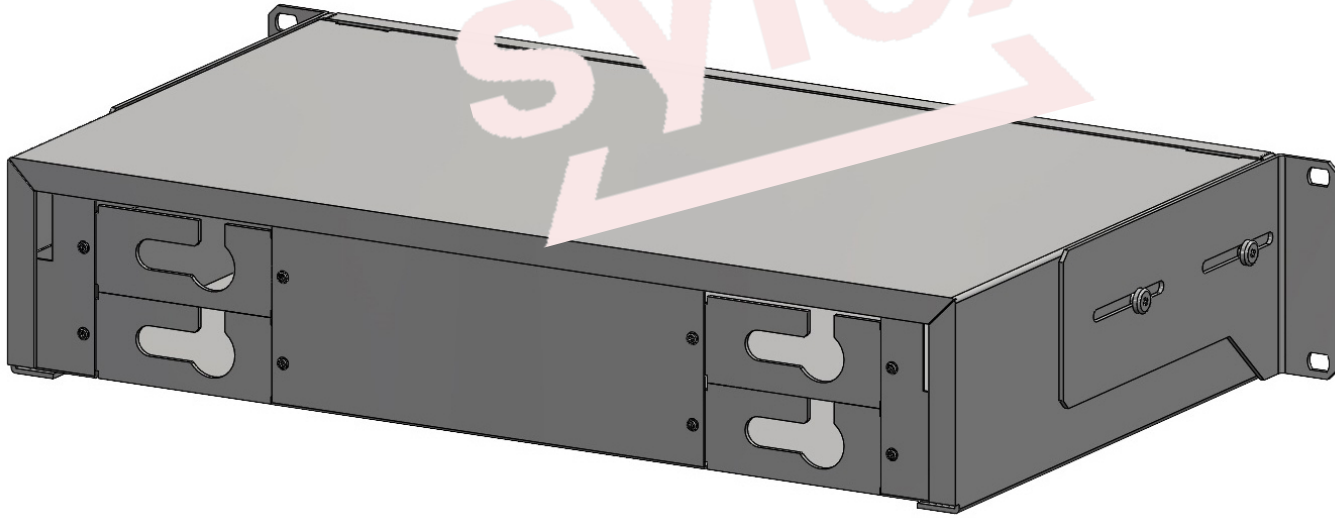

ODF BOX - ISOMETRIC VIEW
(illustration purpose only)

48x LC DX (FRONT VIEW)

72x LC DX (FRONT VIEW)

48x LC QUAD (FRONT VIEW)

ORDERING CODE

OXXX-LXX-GR2

- O 2 DX adapter, 4 QD adapter
- X L LC/PC, A LC/APC [PIGTAILS]
- 9 9 OS2, 3 OM3, 4 OM4
- 96 96F, AA 144F, AB 192F
- 0 ODF

REVISION-DATE: A - 24.10.2019 CHANGE: New drawing	DRAWN BY, DATE: M.Ruzbrsky 2019/10/24	TITLE: LC PATCHPANEL 2U FULLY LOADED		
REVISION-DATE: CHANGE: 	CHECKED BY, DATE: Pavlov/Matúš 2019/10/24	PRODUCT SPECIFICATION: -	DIMENSIONS IN MM UNLESS SPECIFIED	SCALE: NO SCALE
REVISION-DATE: X - DD.MM.YYYY CHANGE: 	APPROVED BY, DATE: I.Brestovanská 2019/10/24	PRODUCT NUMBER: OXXX-XXX-XXX	DRAWING NUMBER: 1-W-8364_1_A	SHEET NO. 1 of 1
 THIS DRAWING CONTAINS INFORMATION THAT IS PROPRIETARY TO SYLEX s.r.o AND ANY USE WITHOUT PRIOR WRITTEN PERMISSION IS PROHIBITED			SIZE A3	