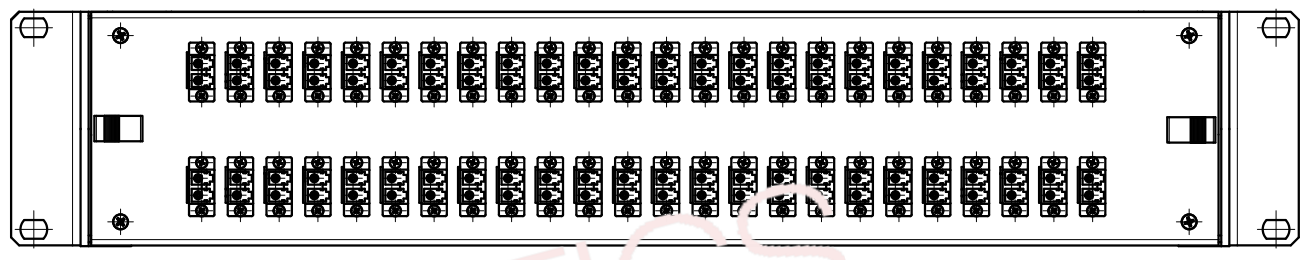

ODF BOX - ISOMETRIC VIEW
(illustration purpose only)

48x LC DX (FRONT VIEW)

72x LC DX (FRONT VIEW)

48x LC QUAD (FRONT VIEW)

ORDERING CODE

OXXX-LXX-GR2

- O 2 DX adapter, 4 QD adapter
- X L LC/PC, A LC/APC [PIGTAILS]
- 9 9 OS2, 3 OM3, 4 OM4
- 96 96F, AA 144F, AB 192F
- 0 ODF

REVISION-DATE: A - 24.10.2019 CHANGE: New drawing	DRAWN BY, DATE: M.Ruzbrsky 2019/10/24	TITLE: LC PATCHPANEL 2U FULLY LOADED		
REVISION-DATE: CHANGE: 	CHECKED BY, DATE: Pavlov/Matúš 2019/10/24	PRODUCT SPECIFICATION: -	DIMENSIONS IN MM UNLESS SPECIFIED	SCALE: NO SCALE
REVISION-DATE: X - DD.MM.YYYY CHANGE: 	APPROVED BY, DATE: I.Brestovanská 2019/10/24	PRODUCT NUMBER: OXXX-XXX-XXX	DRAWING NUMBER: 1-W-8364_1_A	SHEET NO. 1 of 1
 THIS DRAWING CONTAINS INFORMATION THAT IS PROPRIETARY TO SYLEX s.r.o AND ANY USE WITHOUT PRIOR WRITTEN PERMISSION IS PROHIBITED			SIZE A3	