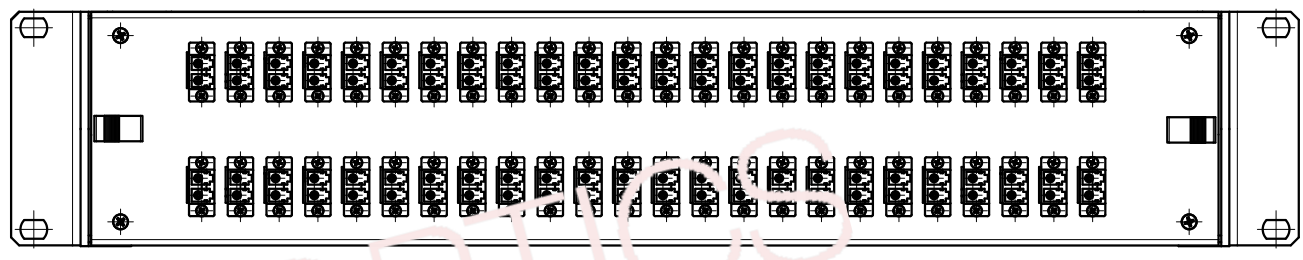

ODF BOX - ISOMETRIC VIEW  
(illustration purpose only)

48x LC DX (FRONT VIEW)

72x LC DX (FRONT VIEW)

48x LC QUAD (FRONT VIEW)

**ORDERING CODE**

**OXXX-LXX-GR2**

- ..... 2 DX adapter, 4 QD adapter
- ..... B blue, G green, A aqua, M magenta [adapter color]
- ..... 96 96F, AA 144F, AB 192F
- ..... O ODF

REVISION-DATE: A - 24.10.2019	CHANGE:	DRAWN BY, DATE: M.Ruzbrsky 2019/10/24	TITLE: LC PATCHPANEL 2U WITH ADAPTERS		
New drawing		CHECKED BY, DATE: Pavlov/Matúš 2019/10/24			
REVISION-DATE:	CHANGE:	APPROVED BY, DATE: I.Brestovanská 2019/10/24	PRODUCT SPECIFICATION: -	DIMENSIONS IN MM UNLESS SPECIFIED	SCALE: NO SCALE
REVISION-DATE: X - DD.MM.YYYY	CHANGE:	PRODUCT NUMBER: OXXX-XXX-XXX	DRAWING NUMBER: 1-W-8364_2_A	SHEET NO. 1 of 1	
		THIS DRAWING CONTAINS INFORMATION THAT IS PROPRIETARY TO SYLEX s.r.o AND ANY USE WITHOUT PRIOR WRITTEN PERMISSION IS PROHIBITED			SIZE A3