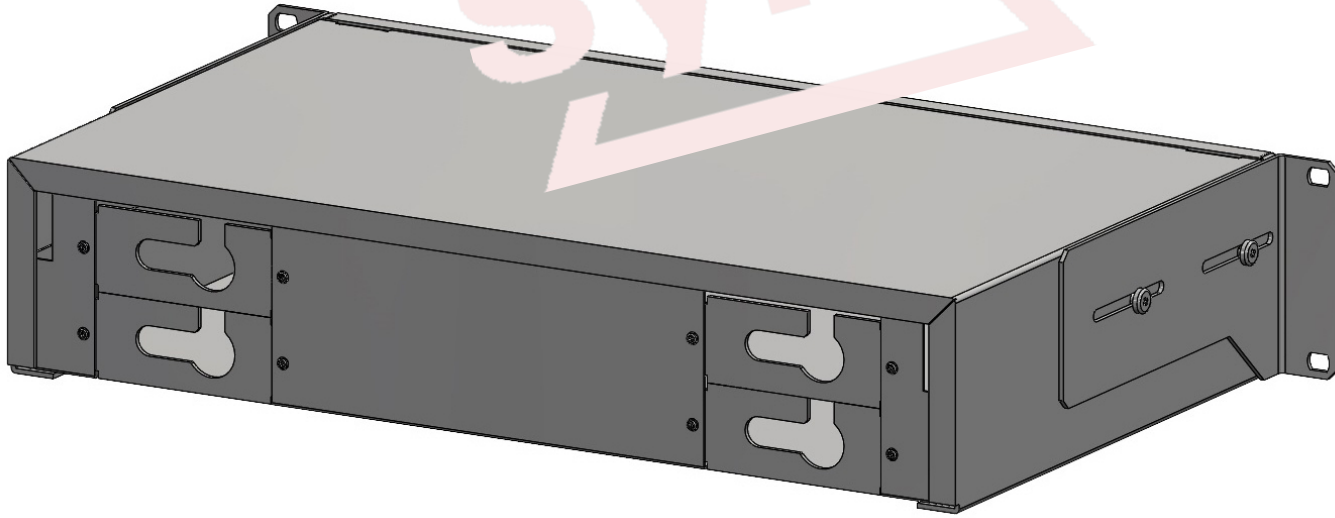

ODF BOX - ISOMETRIC VIEW  
(illustration purpose only)

48x LC DX (FRONT VIEW)

72x LC DX (FRONT VIEW)

48x LC QUAD (FRONT VIEW)

**ORDERING CODE**

**OXXX-LXX-GR2**

- ..... 2 DX adapter, 4 QD adapter
- ..... B blue, G green, A aqua, M magenta [adapter color]
- ..... 96 96F, AA 144F, AB 192F
- ..... O ODF

REVISION-DATE: A - 24.10.2019	CHANGE:	DRAWN BY, DATE: M.Ruzbrsky 2019/10/24	TITLE: LC PATCHPANEL 2U WITH ADAPTERS		
New drawing		CHECKED BY, DATE: Pavlov/Matúš 2019/10/24			
REVISION-DATE:	CHANGE:	APPROVED BY, DATE: I.Brestovanská 2019/10/24	PRODUCT SPECIFICATION: -	DIMENSIONS IN MM UNLESS SPECIFIED	SCALE: NO SCALE
REVISION-DATE: X - DD.MM.YYYY	CHANGE:	PRODUCT NUMBER: OXXX-XXX-XXX	DRAWING NUMBER: 1-W-8364_2_A	SHEET NO. 1 of 1	
		THIS DRAWING CONTAINS INFORMATION THAT IS PROPRIETARY TO SYLEX s.r.o AND ANY USE WITHOUT PRIOR WRITTEN PERMISSION IS PROHIBITED			SIZE A3