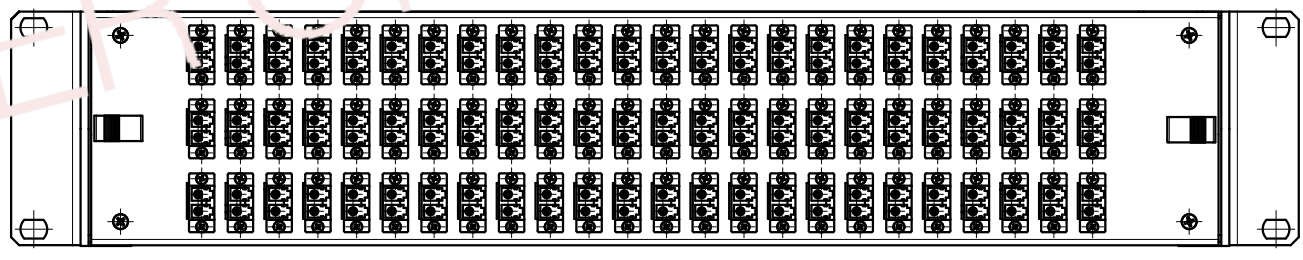

ODF BOX - ISOMETRIC VIEW  
(illustration purpose only)

48x LC DX (FRONT VIEW)

72x LC DX (FRONT VIEW)

48x LC QUAD (FRONT VIEW)

**ORDERING CODE**

**OXXX-LXX-GR2**

- ..... 2 DX adapter, 4 QD adapter
- ..... B blue, G green, A aqua, M magenta [adapter color]
- ..... 96 96F, AA 144F, AB 192F
- ..... O ODF

REVISION-DATE: A - 24.10.2019	CHANGE:	DRAWN BY, DATE: M.Ruzbrsky 2019/10/24	TITLE: LC PATCHPANEL 2U WITH ADAPTERS		
New drawing		CHECKED BY, DATE: Pavlov/Matúš 2019/10/24			
REVISION-DATE:	CHANGE:	APPROVED BY, DATE: I.Brestovanská 2019/10/24	PRODUCT SPECIFICATION: -	DIMENSIONS IN MM UNLESS SPECIFIED	SCALE: NO SCALE
REVISION-DATE: X - DD.MM.YYYY	CHANGE:	PRODUCT NUMBER: OXXX-XXX-XXX	DRAWING NUMBER: 1-W-8364_2_A	SHEET NO. 1 of 1	
		THIS DRAWING CONTAINS INFORMATION THAT IS PROPRIETARY TO SYLEX s.r.o AND ANY USE WITHOUT PRIOR WRITTEN PERMISSION IS PROHIBITED			SIZE A3