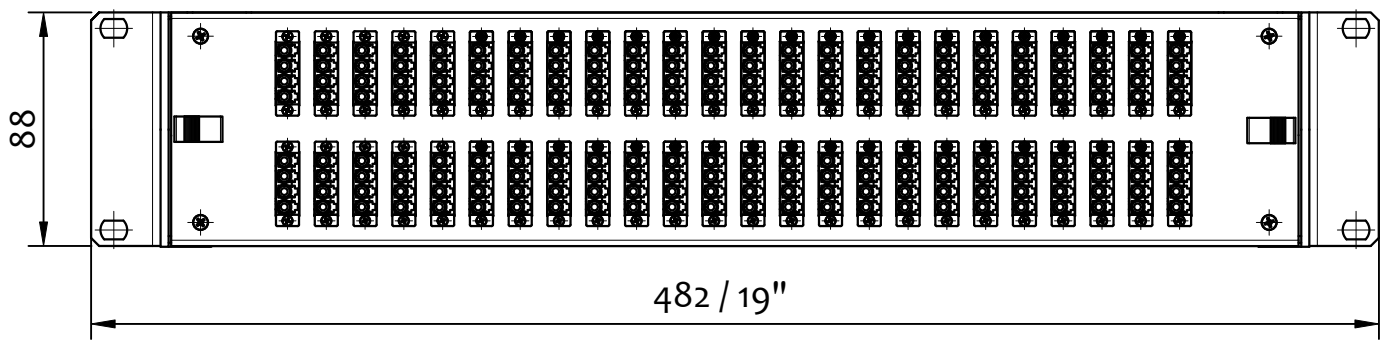

ODF BOX - ISOMETRIC VIEW  
(illustration purpose only)

48x LC DX (FRONT VIEW)

72x LC DX (FRONT VIEW)

48x LC QUAD (FRONT VIEW)

**ORDERING CODE**

**OXXX-LXX-GR2**

- ..... 2 DX adapter, 4 QD adapter
- ..... B blue, G green, A aqua, M magenta [adapter color]
- ..... 96 96F, AA 144F, AB 192F
- ..... O ODF

REVISION-DATE: A - 24.10.2019	CHANGE:	DRAWN BY, DATE: M.Ruzbrsky 2019/10/24	TITLE: LC PATCHPANEL 2U WITH ADAPTERS		
New drawing		CHECKED BY, DATE: Pavlov/Matúš 2019/10/24			
REVISION-DATE:	CHANGE:	APPROVED BY, DATE: I.Brestovanská 2019/10/24	PRODUCT SPECIFICATION: -	DIMENSIONS IN MM UNLESS SPECIFIED	SCALE: NO SCALE
REVISION-DATE: X - DD.MM.YYYY	CHANGE:	PRODUCT NUMBER: OXXX-XXX-XXX	DRAWING NUMBER: 1-W-8364_2_A	SHEET NO. 1 of 1	
		THIS DRAWING CONTAINS INFORMATION THAT IS PROPRIETARY TO SYLEX s.r.o AND ANY USE WITHOUT PRIOR WRITTEN PERMISSION IS PROHIBITED			SIZE A3