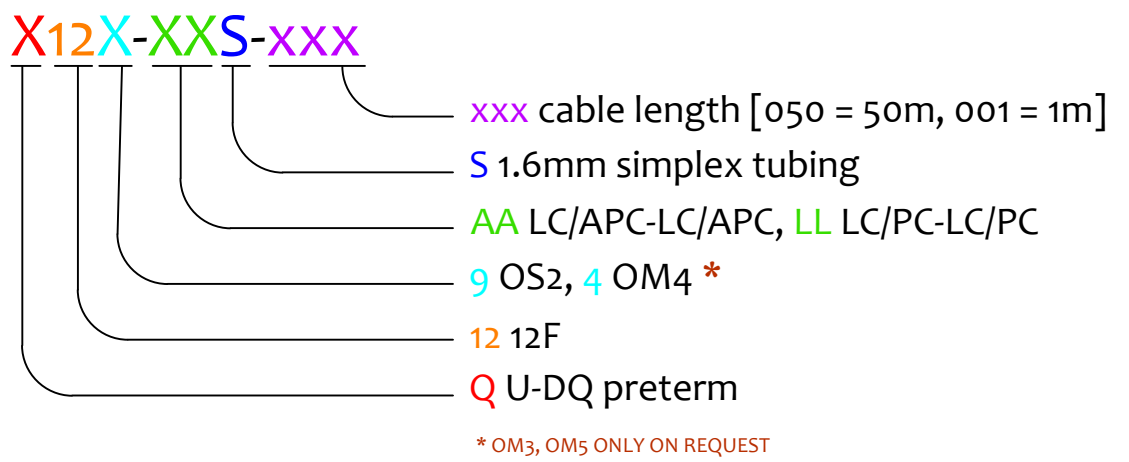

NOTES :

- 1 - DUST CAPS ARE INCLUDED, BUT NOT SHOWN
- 2 - CUMULATIVE TEST REPORT OF MEASURED IL AND RL VALUES SENT ON DEMAND IN ELECTRONIC FORM
- 3 - OM4 - IL<0.25dB , RL>30dB , 850nm & 1300nm
OS2 - IL<0.25dB, LC/APC - RL>60dB, 1310nm & 1550nm
LC/UPC - RL>50dB, 1310nm & 1550nm
IL CONNECTOR VALUE ACCORDING IEC 61300-3-4 method B
RL CONNECTOR VALUE ACCORDING IEC 61300-3-6
- 4 - VISUAL ASPECT CHECK ACCORDING TO IEC 61300-3-35.
END FACE GEOMETRY ACCORDING TO TELCORDIA GR-326
- 5 - ASSEMBLY WITH LENGTH BELOW 50MTRS PACKED IN SEALED PE BAG,
BULK PACK IN OUTER CARDBOARD BOX.
LONGER ASSEMBLY THEN 50MTRS COILED ON WOODEN REEL [1-S-8277](#)
- 6 - CABLE LENGTH TOLERANCES AND FANOUT LENGTH TOLERANCES
ACCORDING TO SYLEX STANDARD [1-S-8000](#)
- 7 - PULLING SYSTEM FROM BLACK TUBE IS ON BOTH SIDES OF THE ASSEMBLY (NOT SHOWN)
OUTER DIAMETER OF THE PULLING TUBE IS 34,8mm
- 8 - TRACEBILITY LABEL ON THE CABLE CONTAINS SERIAL NUMBER,
DATE OF PRODUCTION AND ASSEMBLY LENGTH
- 9 - FOR THE FIXATION OF THE PRODUCT TO THE 1U PANEL IT IS NECESSARY TO USE ACCESSORIES

Nr.	FIBRE LENGTH
1-2	840 ±40
3-4	800 ±40
5-6	760 ±40
7-8	720 ±40
9-10	680 ±40
11-12	640 ±40

ORDERING CODE

REVISION-DATE: A - 06.10.2023	CHANGE:	DRAWN BY, DATE: M.Ruzbarsky 2023/06/10	TITLE: 12f LC-LC U-DQ PRETERM		
New drawing		CHECKED BY, DATE: M.Bombarova 2023/06/10			
REVISION-DATE:	CHANGE:	APPROVED BY, DATE: Matus/Smelh. 2023/06/10	PRODUCT SPECIFICATION: QPN - 000	DIMENSIONS IN MM UNLESS SPECIFIED	SCALE: NO SCALE
REVISION-DATE:	CHANGE:	PRODUCT NUMBER: Q12X-XXS-xxx	DRAWING NUMBER: 1-W-9582_1_A	SHEET NO.: 1 of 1	
		THIS DRAWING CONTAINS INFORMATION THAT IS PROPRIETARY TO SYLEX s.r.o AND ANY USE WITHOUT PRIOR WRITTEN PERMISSION IS PROHIBITED			SIZE: A3