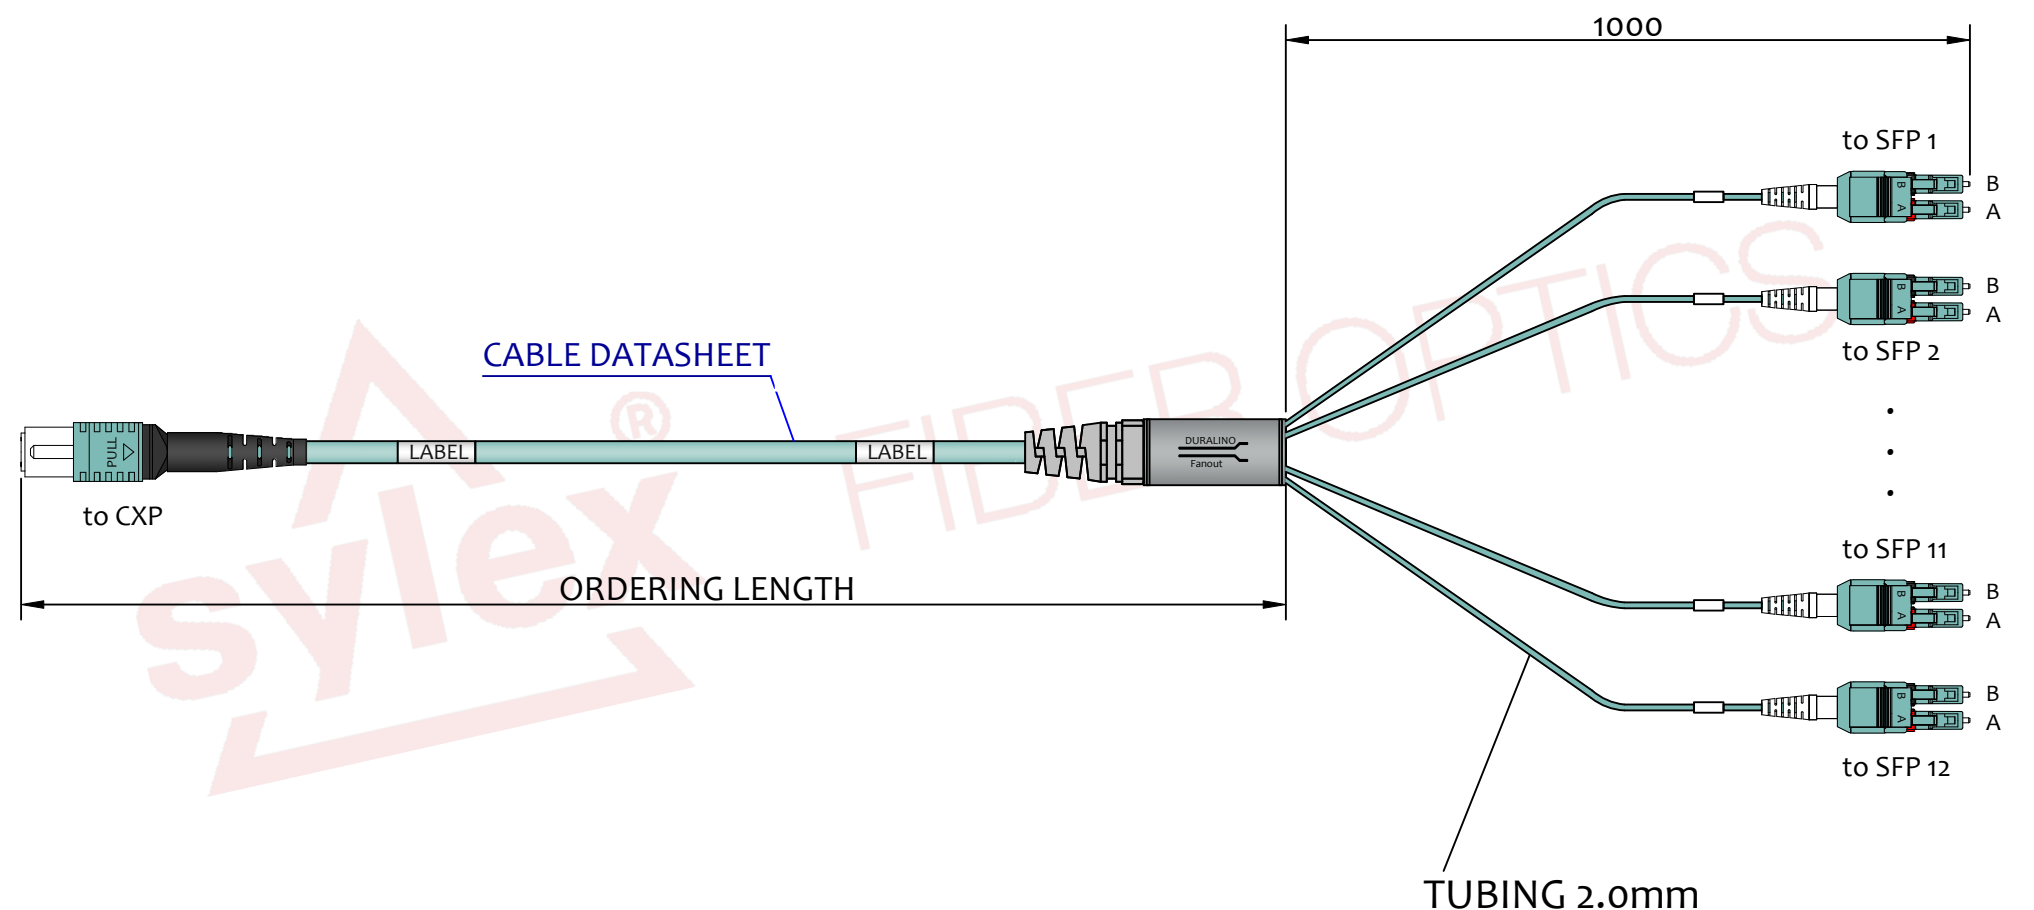

**ORDERING CODE**

**X24X-XXU-xxx-Q**

- Q** CXP/SFP connection
  - xxx** cable length [050 = 50m, 001 = 1m]
  - U** 2.0mm uniboot tubing
  - L** LC/PC
  - G** MTP(F) 24F, **K** MTP(F) PRO 24F
  - 3** OM3, **4** OM4
  - 24** 24F
  - F** fanout, **H** fanout with grommet \*
- \* SHOWN TRUNK VERSION WITH GROMMET [H]

**NOTES :**

- 1 - DUST CAPS ARE INCLUDED, BUT NOT SHOWN
- 2 - CUMULATIVE TEST REPORT OF MEASURED IL AND RL VALUES SENT ON DEMAND IN ELECTRONIC FORM
- 3 - LC: OM3, OM4- IL<0.25dB , RL>30dB , 850nm & 1300nm  
MTP: OM3, OM4 - IL<0.35dB , RL>20dB , 850nm & 1300nm  
IL CONNECTOR VALUE ACCORDING IEC 61300-3-4 method B  
RL CONNECTOR VALUE ACCORDING IEC 61300-3-6
- 4 - VISUAL ASPECT CHECK ACCORDING TO IEC 61300-3-35.  
END FACE GEOMETRY ACCORDING TO TELCORDIA 63267-3-31
- 5 - ASSEMBLY WITH LENGTH BELOW 50MTRS PACKED IN SEALED PE BAG,  
BULK PACK IN OUTER CARDBOARD BOX.  
LONGER ASSEMBLY THEN 50MTRS COILED ON CARDBOARD REEL,  
INSERTED IN CARDBOARD BOX ACCORDING TO SYLEX STANDARD [1-S-0011](#)
- 6 - CABLE LENGTH TOLERANCES AND FANOUT LENGTH TOLERANCES  
ACCORDING TO SYLEX STANDARD [1-S-8000](#)
- 7 - NO PULLING SYSTEM IS APPLIED. AVAILABLE ON DEMAND
- 8 - TRACEBILITY LABEL ON THE CABLE CONTAINS SERIAL NUMBER,  
DATE OF PRODUCTION AND ASSEMBLY LENGTH

REVISION-DATE: A - 12.05.2020	CHANGE:	DRAWN BY, DATE: M.Ruzbarsky 2020/05/12	TITLE: 24f 1xMTP - 12xLCD Uniboot Duralino fanout CXP/SFP		
New drawing		CHECKED BY, DATE: Pavlov/Matúš			
REVISION-DATE:	CHANGE:	APPROVED BY, DATE: I.Brestovanská	PRODUCT SPECIFICATION: -	DIMENSIONS IN MM UNLESS SPECIFIED	SCALE: NO SCALE
REVISION-DATE: X - DD.MM.YYYY	CHANGE:	PRODUCT NUMBER: X24X-XXU-xxx-Q	DRAWING NUMBER: 1-W-7769_1_A	SHEET NO. 1 of 1	
			THIS DRAWING CONTAINS INFORMATION THAT IS PROPRIETARY TO SYLEX s.r.o AND ANY USE WITHOUT PRIOR WRITTEN PERMISSION IS PROHIBITED		
A			SIZE A3		