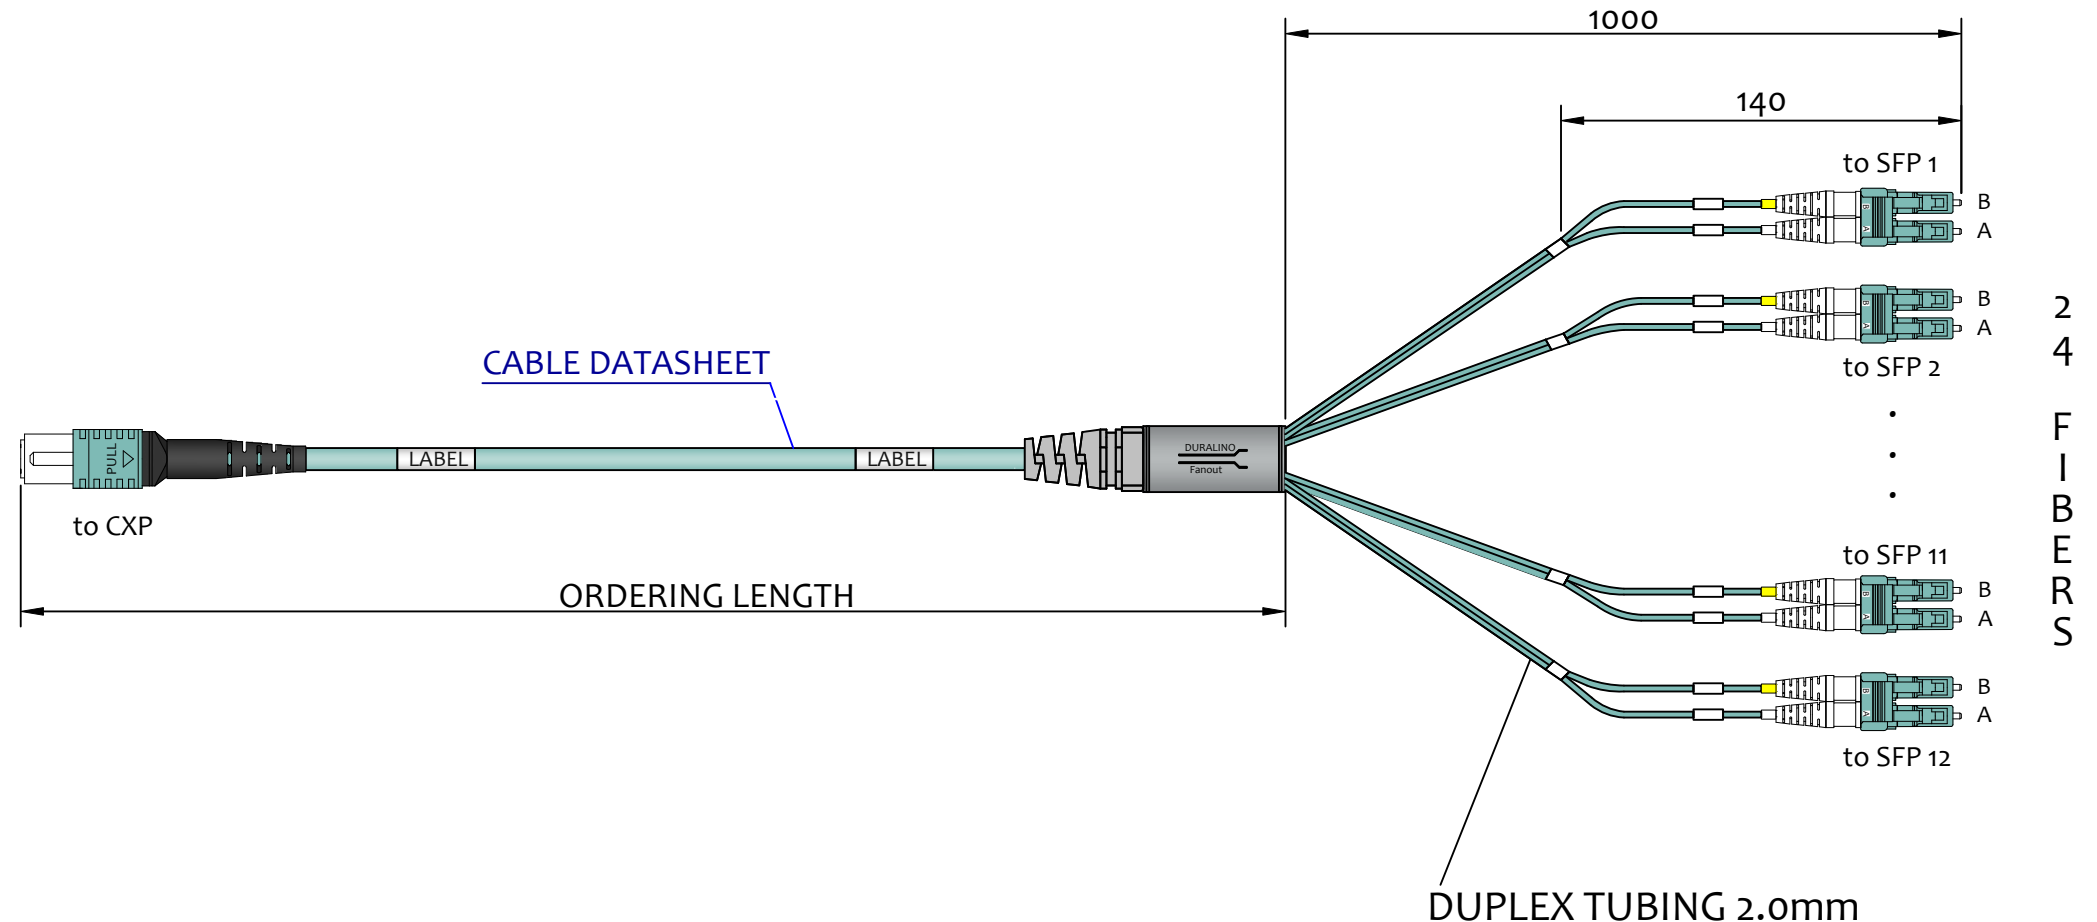

ORDERING CODE

X24X-XXD-xxx-Q

- Q** CXP/SFP connection
 - xxx** cable length [050 = 50m, 001 = 1m]
 - D** duplex tubing
 - L** LC/PC
 - G** MTP(F) 24F, **K** MTP(F) PRO 24F
 - 3** OM3, **4** OM4
 - 24** 24F
 - F** fanout, **H** fanout with grommet *
- * SHOWN TRUNK VERSION WITH GROMMET [H]

NOTES :

- 1 - DUST CAPS ARE INCLUDED, BUT NOT SHOWN
- 2 - CUMULATIVE TEST REPORT OF MEASURED IL AND RL VALUES SENT ON DEMAND IN ELECTRONIC FORM
- 3 - LC: OM3, OM4- IL<0.25dB , RL>30dB , 850nm & 1300nm
MTP: OM3, OM4 - IL<0.35dB , RL>20dB , 850nm & 1300nm
IL CONNECTOR VALUE ACCORDING IEC 61300-3-4 method B
RL CONNECTOR VALUE ACCORDING IEC 61300-3-6
- 4 - VISUAL ASPECT CHECK ACCORDING TO IEC 61300-3-35.
END FACE GEOMETRY ACCORDING TO TELCORDIA 63267-3-31
- 5 - ASSEMBLY WITH LENGTH BELOW 50MTRS PACKED IN SEALED PE BAG,
BULK PACK IN OUTER CARDBOARD BOX.
LONGER ASSEMBLY THEN 50MTRS COILED ON CARDBOARD REEL,
INSERTED IN CARDBOARD BOX ACCORDING TO SYLEX STANDARD [1-S-0011](#)
- 6 - CABLE LENGTH TOLERANCES AND FANOUT LENGTH TOLERANCES
ACCORDING TO SYLEX STANDARD [1-S-8000](#)
- 7 - NO PULLING SYSTEM IS APPLIED. AVAILABLE ON DEMAND
- 8 - TRACEBILITY LABEL ON THE CABLE CONTAINS SERIAL NUMBER,
DATE OF PRODUCTION AND ASSEMBLY LENGTH

REVISION-DATE: A - 12.05.2020	CHANGE:	DRAWN BY, DATE: M.Ruzbarsky 2020/05/12	TITLE: 24f 1xMTP - 12xLCD Duralino fanout CXP/SFP		
New drawing		CHECKED BY, DATE: Pavlov/Matúš	PRODUCT SPECIFICATION: -		
REVISION-DATE:	CHANGE:	APPROVED BY, DATE: I.Brestovanská	DIMENSIONS IN MM UNLESS SPECIFIED	SCALE: NO SCALE	
REVISION-DATE: X - DD.MM.YYYY	CHANGE:	PRODUCT NUMBER: X24X-XXD-xxx-Q	DRAWING NUMBER: 1-W-4830_1_A	SHEET NO. 1 of 1	
			THIS DRAWING CONTAINS INFORMATION THAT IS PROPRIETARY TO SYLEX s.r.o AND ANY USE WITHOUT PRIOR WRITTEN PERMISSION IS PROHIBITED		
A			SIZE A3		