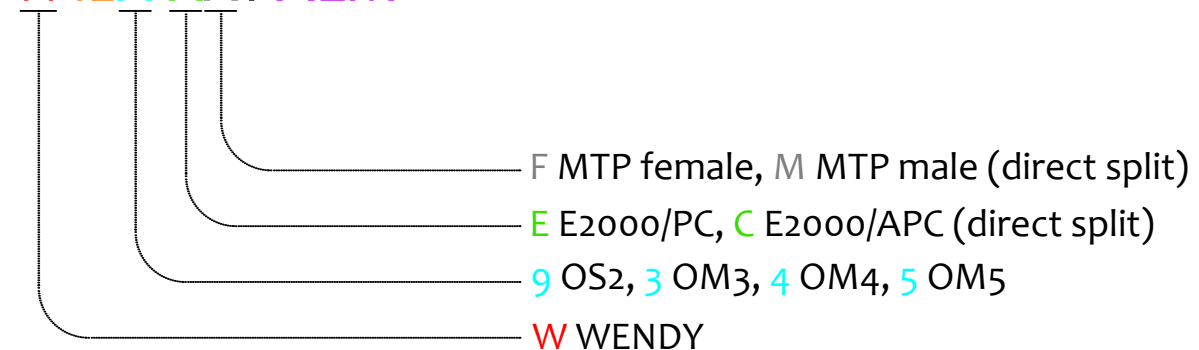

FRONT PANEL

ADAPTERS COLOUR

MODE	MTP	E2000
OS2	GREEN	GREEN
OS2-APC	GREEN	GREEN
OM3	AQUA	AQUA
OM4	MAGENTA	MAGENTA
OM5	LIME	LIME

ORDERING CODE

W12X-XX1-ALM

NOTES:

- 1 - OM3, OM4: IL<0.6dB AT 850nm AND 1300nm - CHANNEL VALUE ACCORDING IEC 61280-4-1 ONE-CORD REFERENCE METHOD
RL>19.6dB AT 850nm AND 1300nm - CHANNEL GUARANTEED VALUE
- OS2: IL<0.6dB AT 1310nm AND 1550nm - CHANNEL VALUE ACCORDING IEC 61280-4-1 ONE-CORD REFERENCE METHOD
RL>47B (UPC) AT 1310nm AND 1550nm - CHANNEL GUARANTEED VALUE
RL>49.6B (APC) AT 1310nm AND 1550nm - CHANNEL GUARANTEED VALUE
- VISUAL ASPECT CHECK ACCORDING TO IEC 61300-3-35
- END FACE GEOMETRY ACCORDING TO TELCORDIA GR-326 (Singlefiber connector)
- END FACE GEOMETRY ACCORDING TO IEC 61755-3-31 (Multifiber connector - APC polished)
- END FACE GEOMETRY ACCORDING TO IEC 63267-3-31 (Multifiber connector - FLAT polished)
- 2 - SYLEX-SX-O LABEL ON PRODUCT PACKAGING AND MASTER CARDBOARD BOX
- 3 - CUMULATIVE TEST REPORT OF MEASURED IL AND RL VALUES SENT ON DEMAND IN ELECTRONIC FORM

REVISION-DATE: A - 11.06.2021	CHANGE:	DRAWN BY, DATE: P. Gaspar 2021/06/11	TITLE: 1x12F MTP to 12xE2000 SIMPLEX MODULE		
NEW DRAWING		CHECKED BY, DATE: L.Miskerik 2021/06/11			
REVISION-DATE:	CHANGE:	APPROVED BY, DATE: Matus/Smelh. 2021/06/11	PRODUCT SPECIFICATION: -	DIMENSIONS IN MM UNLESS SPECIFIED	SCALE: NO SCALE
REVISION-DATE:	CHANGE:	PRODUCT NUMBER: W12X-XX1-ALM	DRAWING NUMBER: 1-W-4147_1_A	SHEET NO. 1 of 1	
		THIS DRAWING CONTAINS INFORMATION THAT IS PROPRIETARY TO SYLEX s.r.o AND ANY USE WITHOUT PRIOR WRITTEN PERMISSION IS PROHIBITED	SIZE A3		