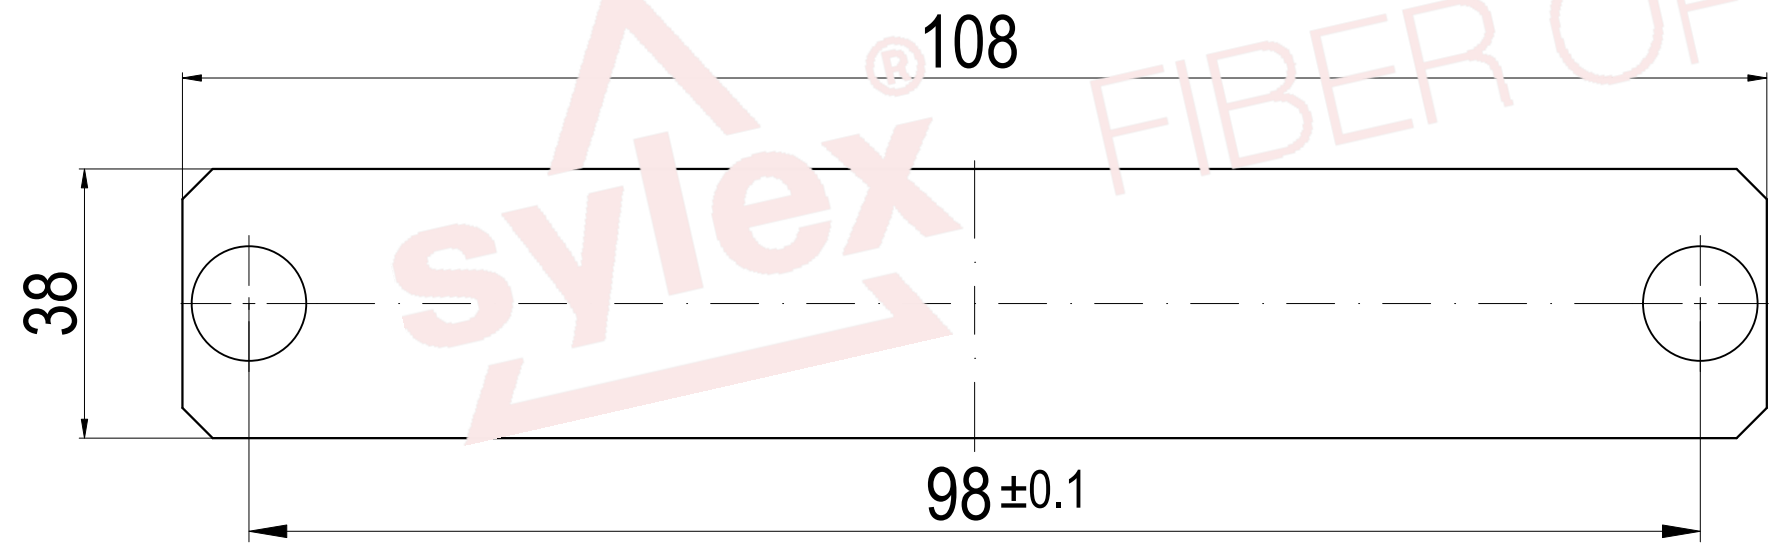

sylex[®] FIBER OPTICS

ORDERING CODE:	COLOUR
MPLT-BLN-BLS	BLACK

REVISION-DATE: A - 29.05.2014 CHANGE: - created a new drawing	DRAWN BY, DATE: J.Špilár 2014/05/29	TITLE: SEALING PLATE STANDARD		
REVISION-DATE: X - DD.MM.YYYY CHANGE: XXX	CHECKED BY, DATE: D.Matuš 2014/05/30			
REVISION-DATE: X - DD.MM.YYYY CHANGE: XXX	APPROVED BY, DATE: I.Golian 2014/05/30	PRODUCT SPECIFICATION: ID 1133	DIMENSIONS IN MM UNLESS SPECIFIED	SCALE: NO SCALE
REVISION-DATE: X - DD.MM.YYYY CHANGE: XXX	PRODUCT NUMBER: MPLT-BLN-BLS	DRAWING NUMBER: 1-S-2957_1_A	SHEET NO. 1 of 1	
A		THIS DRAWING CONTAINS INFORMATION THAT IS PROPRIETARY TO SYLEX s.r.o AND ANY USE WITHOUT PRIOR WRITTEN PERMISSION IS PROHIBITED		
		SIZE A3		