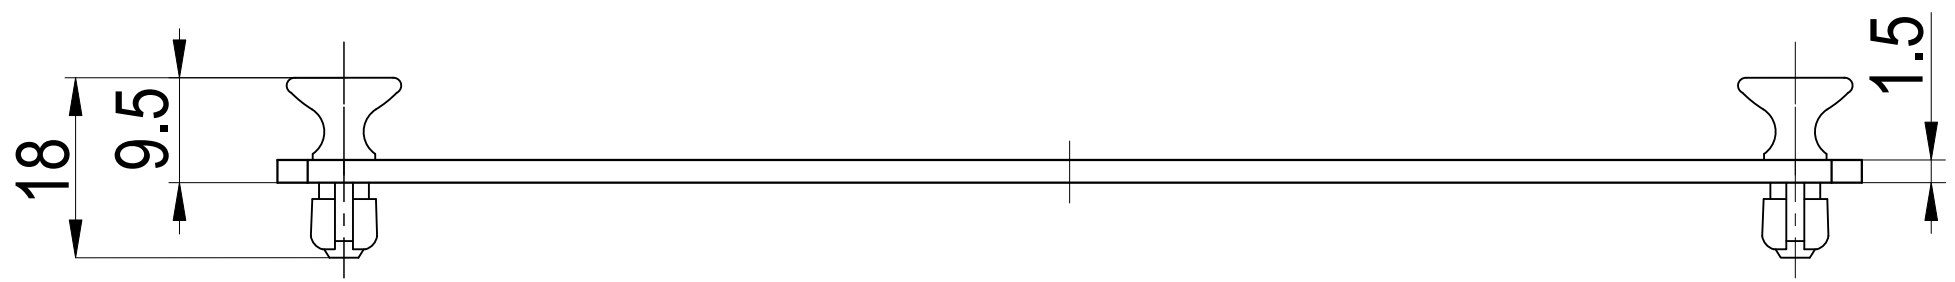

sylex[®] FIBER OPTICS

ORDERING CODE:	COLOUR
MPLT-BLN-BLS	BLACK

REVISION-DATE: A - 29.05.2014 CHANGE: - created a new drawing	DRAWN BY, DATE: J.Špilár 2014/05/29	TITLE: SEALING PLATE STANDARD		
REVISION-DATE: X - DD.MM.YYYY CHANGE: XXX	CHECKED BY, DATE: D.Matuš 2014/05/30			
REVISION-DATE: X - DD.MM.YYYY CHANGE: XXX	APPROVED BY, DATE: I.Golian 2014/05/30	PRODUCT SPECIFICATION: ID 1133	DIMENSIONS IN MM UNLESS SPECIFIED	SCALE: NO SCALE
REVISION-DATE: X - DD.MM.YYYY CHANGE: XXX	PRODUCT NUMBER: MPLT-BLN-BLS	DRAWING NUMBER: 1-S-2957_1_A	SHEET NO. 1 of 1	
A		THIS DRAWING CONTAINS INFORMATION THAT IS PROPRIETARY TO SYLEX s.r.o AND ANY USE WITHOUT PRIOR WRITTEN PERMISSION IS PROHIBITED		
		SIZE A3		