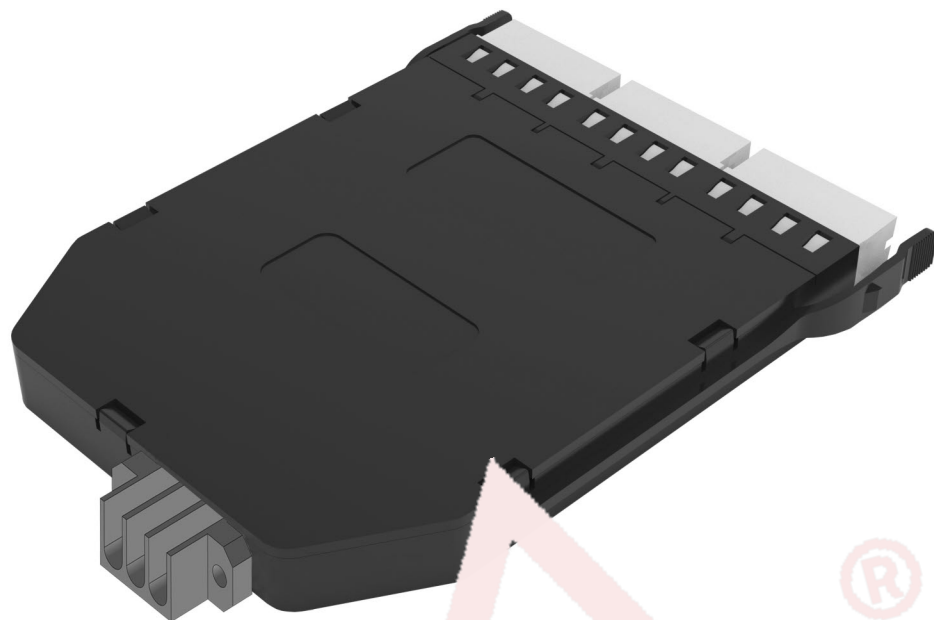

2

1

REAR VIEW

FRONT VIEW

ORDERING CODE

EXXX-MXX-BLH

1 Grey MTP adapter, 2 Black MTP adapter  
 E HD PANEL SYSTEM

NOTES:

1 - SYLEX-SX-O LABEL ON PRODUCT PACKAGING AND MASTER CARDBOARD BOX

REVISION-DATE: A - 18.02.2022	CHANGE:	DRAWN BY, DATE: P.Gaspar 2022/02/18	TITLE: VERTEX		
NEW DRAWING		CHECKED BY, DATE: L.Miskerik 2022/02/18	6x MTP patching module		
REVISION-DATE:	CHANGE:	APPROVED BY, DATE: Matus/Smelh. 2022/02/18	PRODUCT SPECIFICATION: -	DIMENSIONS IN MM UNLESS SPECIFIED	SCALE: NO SCALE
		PRODUCT NUMBER: EXXX-MXX-BLH	DRAWING NUMBER: 1-W-8828_1_A	SHEET NO. 1 of 1	
		A	THIS DRAWING CONTAINS INFORMATION THAT IS PROPRIETARY TO SYLEX s.r.o AND ANY USE WITHOUT PRIOR WRITTEN PERMISSION IS PROHIBITED		
				SIZE A3	