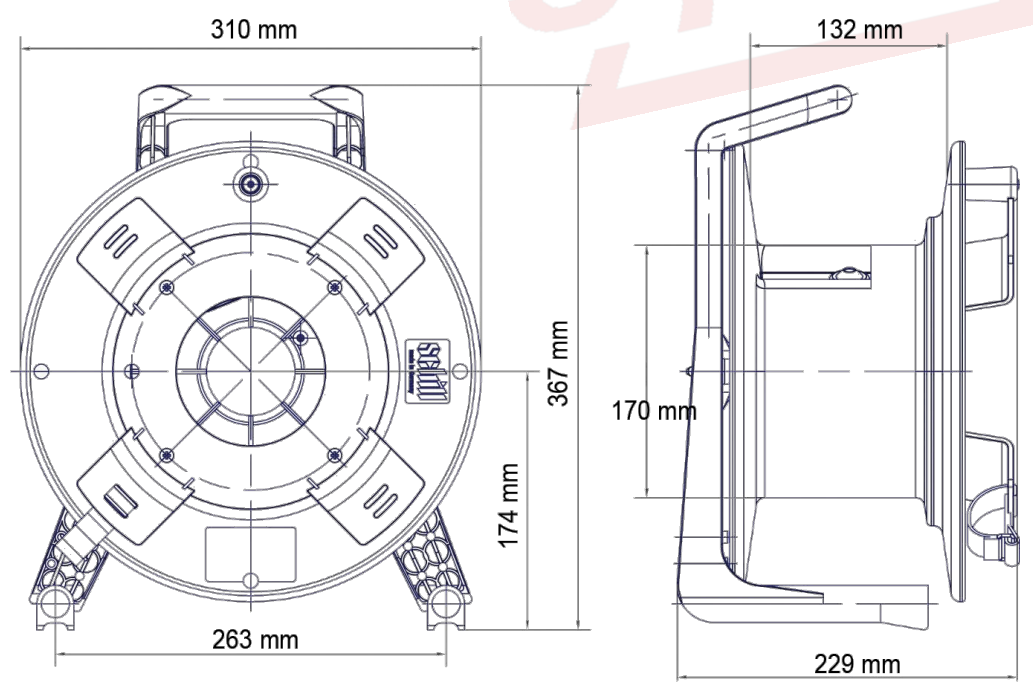

CABLE DRUM

LABEL

CARTON BOX

NOTES:

1. ALL LENGTHS COILED ON OUTDOOR CABLE DRUM.
2. ALTERNATIVE PACKAGING IN PLASTIC BAG AFTER COMMUNICATION.
3. MAXIMUM CAPACITY OF THE DRUM FOR 5.5mm CABLE IS 240m. CAPACITY FOR OTHER CABLES WILL BE SPECIFIED ON REQUEST.

REVISION-DATE: A - 15.04.2020	CHANGE:	DRAWN BY, DATE: P.Gaspar 2020/04/15	TITLE: <b>PACKAGING SPECIFICATION MILITARY / DEFENSE</b>		
<b>NEW DRAWING</b>		CHECKED BY, DATE: E.Koza 2020/04/15			
REVISION-DATE: X - DD.MM.YYYY	CHANGE:	APPROVED BY, DATE: I.Golian 2020/04/15	PRODUCT SPECIFICATION:	DIMENSIONS IN MM UNLESS SPECIFIED	SCALE: NO SCALE
XXXX			-		
REVISION-DATE: X - DD.MM.YYYY	CHANGE:	PRODUCT NUMBER: sylex X-XXX-XXX-XXX-XX/XXXX	DRAWING NUMBER: 1-S-8001_1_A	SHEET NO. 1 of 1	
XXXX		A	THIS DRAWING CONTAINS INFORMATION THAT IS PROPRIETARY TO SYLEX s.r.o AND SHOULD NOT BE USED WITHOUT WRITTEN PERMISSION		
				SIZE A3	