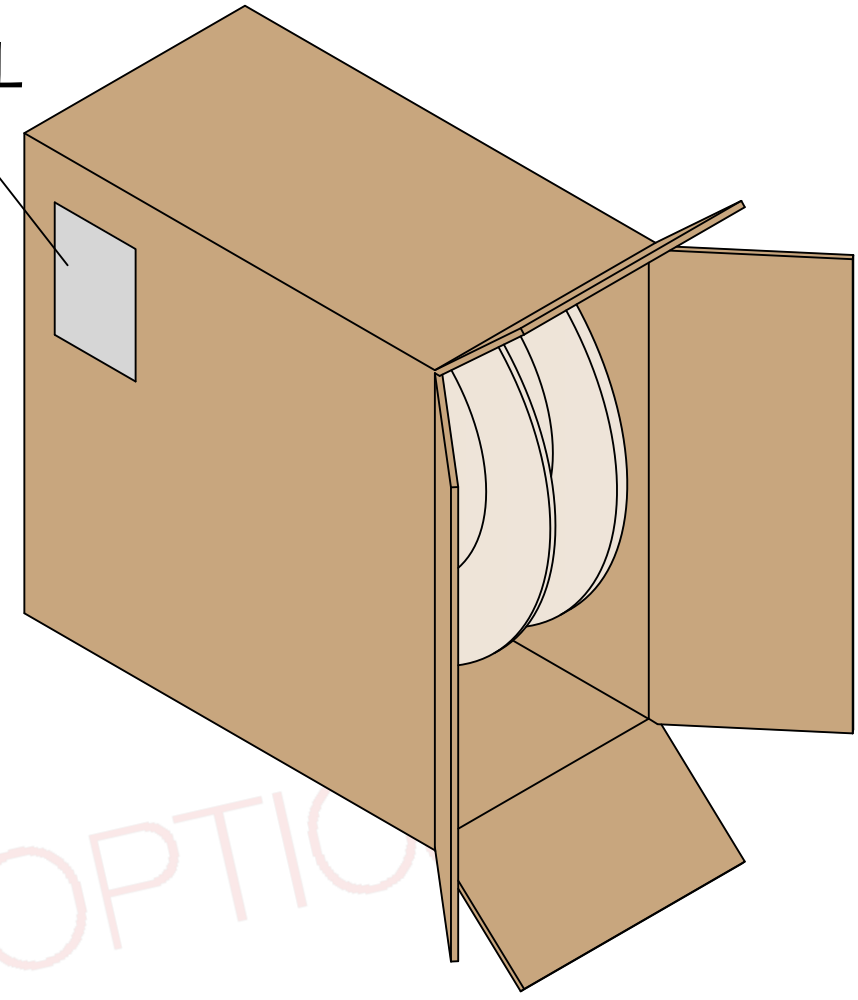

CABLE DRUM

LABEL

CARTON BOX

NOTES:

1. ALL LENGTHS COILED ON OUTDOOR CABLE DRUM.
2. ALTERNATIVE PACKAGING IN PLASTIC BAG AFTER COMMUNICATION.
3. MAXIMUM CAPACITY OF THE DRUM FOR 5.5mm CABLE IS 240m. CAPACITY FOR OTHER CABLES WILL BE SPECIFIED ON REQUEST.

REVISION-DATE: A - 15.04.2020	CHANGE:	DRAWN BY, DATE: P.Gaspar 2020/04/15	TITLE: <b>PACKAGING SPECIFICATION MILITARY / DEFENSE</b>		
<b>NEW DRAWING</b>		CHECKED BY, DATE: E.Koza 2020/04/15			
REVISION-DATE: X - DD.MM.YYYY	CHANGE:	APPROVED BY, DATE: I.Golian 2020/04/15	PRODUCT SPECIFICATION:	DIMENSIONS IN MM UNLESS SPECIFIED	SCALE: NO SCALE
XXXX			-		
REVISION-DATE: X - DD.MM.YYYY	CHANGE:	PRODUCT NUMBER: sylex X-XXX-XXX-XXX-XX/XXXX	DRAWING NUMBER: 1-S-8001_1_A	SHEET NO. 1 of 1	
XXXX		A	THIS DRAWING CONTAINS INFORMATION THAT IS PROPRIETARY TO SYLEX s.r.o AND SHOULD NOT BE USED WITHOUT WRITTEN PERMISSION		
				SIZE A3	