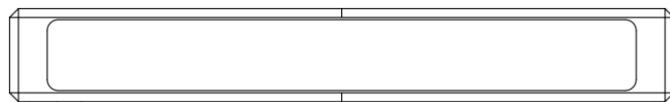

Front view

Top view

Side view

Real product example

Rear view

ALL DIMENSIONS IN MM (UNLESS SPECIFIED)

DRAWN DATE : 10.2.2016		TITLE	
VERSION : 01		SWD-04 S-line Switch 1x4D Product dimensions	
REVISION : 00	SHEET	1 OF 1	SCALE NONE