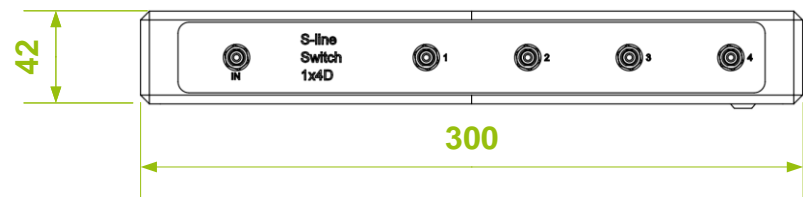

Front view

Top view

Side view

Real product example

Rear view

ALL DIMENSIONS IN MM (UNLESS SPECIFIED)

DRAWN DATE : 10.2.2016		TITLE	
VERSION : 01		SWD-04 S-line Switch 1x4D Product dimensions	
REVISION : 00	SHEET	1 OF 1	SCALE NONE