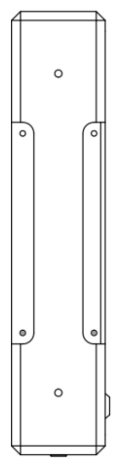

Front view

Top view

Side view

Real product example

Rear view

ALL DIMENSIONS IN MM (UNLESS SPECIFIED)

DRAWN DATE : 24.7.2018		TITLE	
VERSION : 01		SWS-04 S-line Switch 1x4 Product dimensions	
REVISION : 00	SHEET	1 OF 1	SCALE NONE