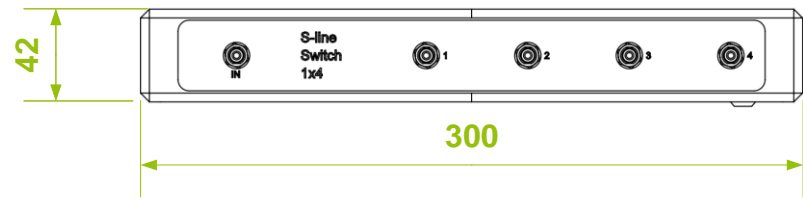

Front view

Top view

Side view

Real product example

Rear view

ALL DIMENSIONS IN MM (UNLESS SPECIFIED)

DRAWN DATE : 24.7.2018		TITLE	
VERSION : 01		SWS-04 S-line Switch 1x4 Product dimensions	
REVISION : 00	SHEET	1 OF 1	SCALE NONE