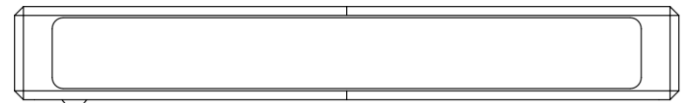

Front view

Top view

Side view

Real product example

Rear view

ALL DIMENSIONS IN MM (UNLESS SPECIFIED)

DRAWN DATE : 24.7.2018		TITLE	
VERSION : 01		SWS-04 S-line Switch 1x4 Product dimensions	
REVISION : 00	SHEET	1 OF 1	SCALE NONE