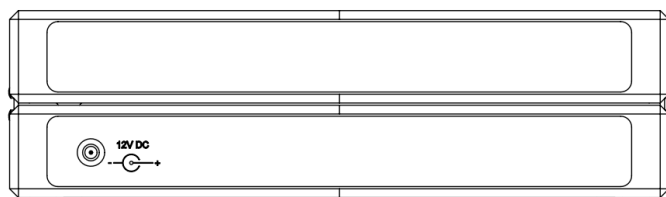

Front view

Top view

Side view

Real product example
(Illustrative photo)

Rear view

ALL DIMENSIONS IN MM (UNLESS SPECIFIED)

DRAWN DATE : 10.2.2016		TITLE	
VERSION : 01		SWS-36 S-line Switch 1x36 Product dimensions	
REVISION : 00	SHEET	1 OF 1	SCALE NONE