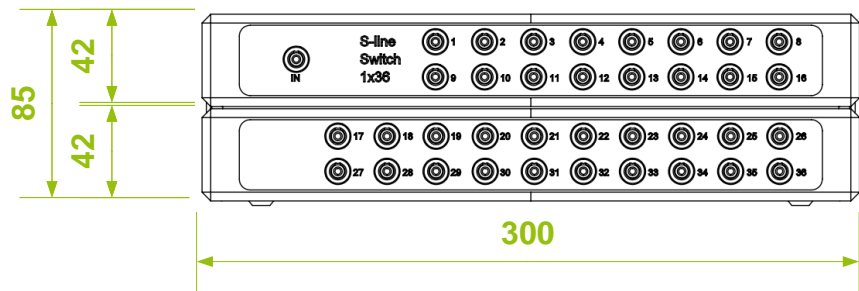

Front view

Top view

Side view

Real product example
(Illustrative photo)

Rear view

ALL DIMENSIONS IN MM (UNLESS SPECIFIED)

DRAWN DATE : 10.2.2016		TITLE	
VERSION : 01		SWS-36 S-line Switch 1x36 Product dimensions	
REVISION : 00	SHEET	1 OF 1	SCALE NONE