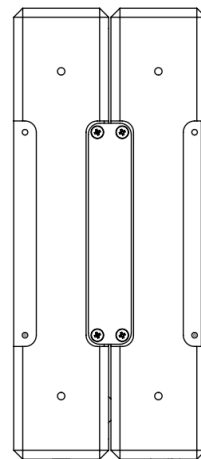

Front view

Top view

Side view

Real product example
(Illustrative photo)

Rear view

ALL DIMENSIONS IN MM (UNLESS SPECIFIED)

DRAWN DATE : 10.2.2016		TITLE	
VERSION : 01		SWS-36 S-line Switch 1x36 Product dimensions	
REVISION : 00	SHEET	1 OF 1	SCALE NONE