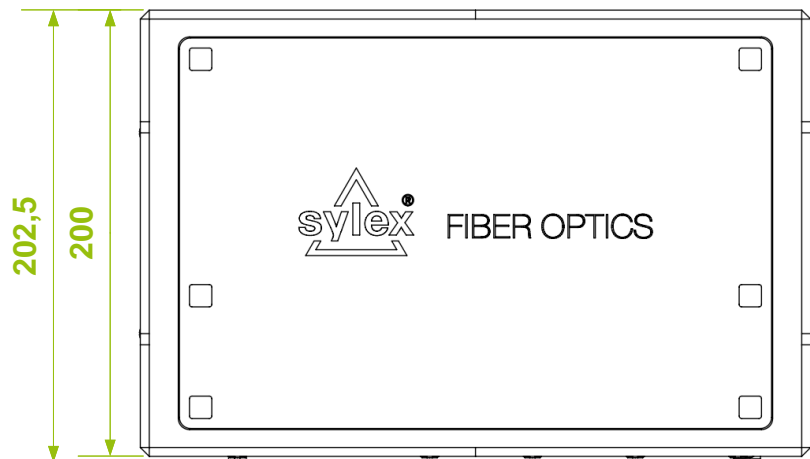

Front view

Top view

Side view

Real product example
(Illustrative photo)

Rear view

ALL DIMENSIONS IN MM (UNLESS SPECIFIED)

DRAWN DATE : 10.2.2016		TITLE	
VERSION : 01		SWS-36 S-line Switch 1x36 Product dimensions	
REVISION : 00	SHEET	1 OF 1	SCALE NONE