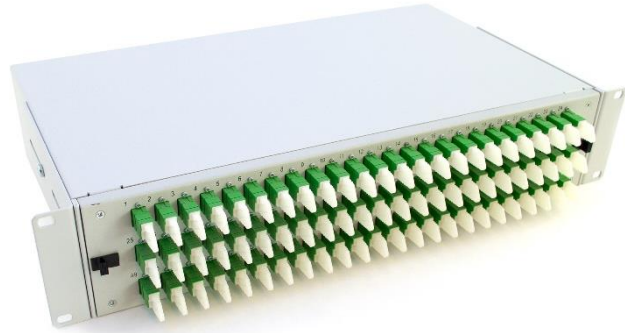

E2000 2U patch panel – with adapters

Basic characteristics

- ▲ Width 19"
- ▲ Height 2U
- ▲ Space for 4 back plates ready for Duralino fanout® fixation
- ▲ With adapters

Benefits

- ▲ Exchangeable front panels and back plates
- ▲ Adjustable depth of position in rack
- ▲ 48/72x E2000 simplex adapters

Applications

- ▲ Telecom/Datacom
- ▲ LAN/WAN Networks

Temperature range

Indoor controlled environment (-10°C /+60°C)

Parameters

Dimensions	482 x 251x 88 mm (2U)	
Material	powdered coating steel	
Colour	light gray RAL7035	
Capacity	up to 72 fibers	
Cable entry ports	grommet/gland	4x PG13,5/M20 or 8x PG7/M12
	Duralino® fanout	4x Duralino fanout® size XL/L or 8x Duralino fanout® size S

Identification

Label with unique serial number.

Packaging

Each patch panel in cardboard box, bulk pack on palette.

* Specifications are subject to change without notice

For more information contact our sales team at sales@sylex.sk